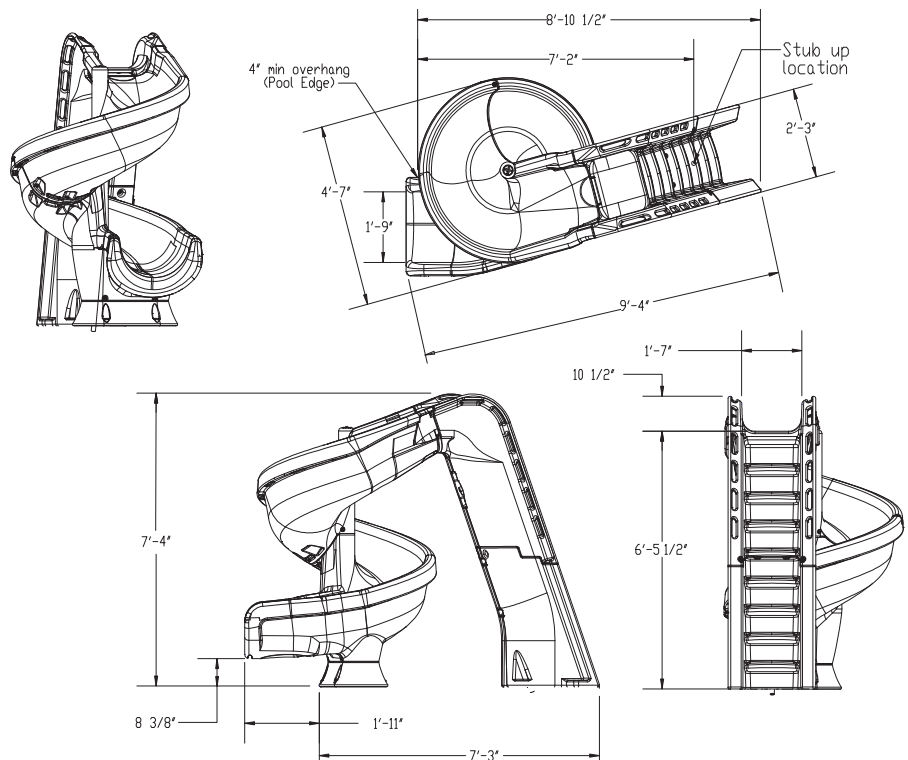

Adult supervision required at all times when children are using this slide.

Flume Details

Add an all-in-one 360° adventure ride and a beautiful fountain feature to your backyard.

- 7'4" in height (6'5 1/2" to seat)
- 360° corkscrew flume
- Accommodates sliders up to 250 lbs/113kg
- Sturdy rotomolded construction – for strength and durability
- Enclosed ladder and molded handrail design for maximum safety
- Designed for quick and easy assembly
- 20 gpm water delivery system can be plumbed through the pool's return line or connected to a garden hose
- Simple deck mounted installation – no anchors required
- Intended for use on in-ground swimming pools only

Model No.	Description	Shipping			
		Weight	Length	Width	Height
640-209-58124	Gray Granite*	350 lbs	92"	65"	48"
640-209-58123	Sandstone				

* Gray Granite slides are not an exact match with Gray Granite diving boards & stands due to differences in material. Please consult your sales representative for more details.