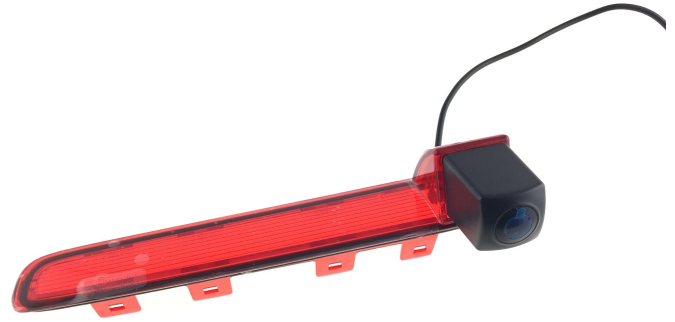

Product Code PSC43

Description

VW T5/T6 Barn Door (Twin Door Brake light camera

2010>

Specification

Image Type: 1/3" CMOS

Night vision: Without IR lamp

TV System: NTSC

Lens Angle (Deg.): 170 degree

IP Rating: IP69K

Vibration Rate: 10G

Connector: 4P BMW to 4P lock connector

Effective Pixels: N: 510×492 pixels P: 500×582 pixels

Horizontal Resolution: 420TVL/700TVL

B.L.C: Back light Compensation (Auto)