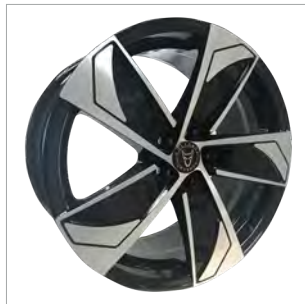

AD5 T
Gloss Black / Polished
8.0x18" Ford Transit