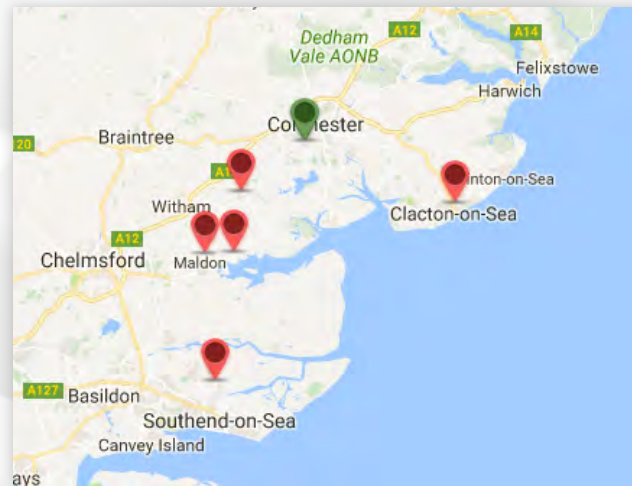

## FIND YOUR NEAREST DEALER

To find your nearest dealer, simply go to <http://www.wolfrace.com> and click the dealer locator.