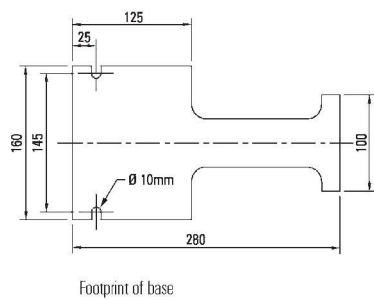

Supplied with approximately 1.5 metres prewired cable (single phase only).

- Maximum water temperature +50°C
- Carton size 68cm (L) x 29cm (W) x 35cm (H)
- Volume 0.07m<sup>3</sup>

kW	HP	Section & Delivery	Voltage	Head m <sup>3</sup> /hr											Single Phase (amp)		Three Phase (amp)		Weight kg	A
				4	6	8	10	11	12	15	16	Start up	Running	Start up	Running					
0.37	0.5	1.5"	220	12	10	7.5	4.95								6.5	1.5	-	-	13	545
0.56	0.75	1.5"	220	14	12.5	11	9	7.5	6						7.9	3.2	1.5	1.1	14	545
0.75	1.0	1.5"	220	20	18	17	15	13.5	12.5	7	5				10.5	3.5	1.7	1.5	16	565
1.1	1.5	1.5"	220	24	22.5	20	18	17	15	9	7				11.0	4.0	1.9	1.7	17	565
1.5	2.0	2"	220			27	24.5	23	21	15	10				11.6	6.0	2.5	2.1	20.5	610
2.2	3.0	2"	220			32.5	28	25	25	15	10				14.1	7.5	3.0	2.5	20.5	610