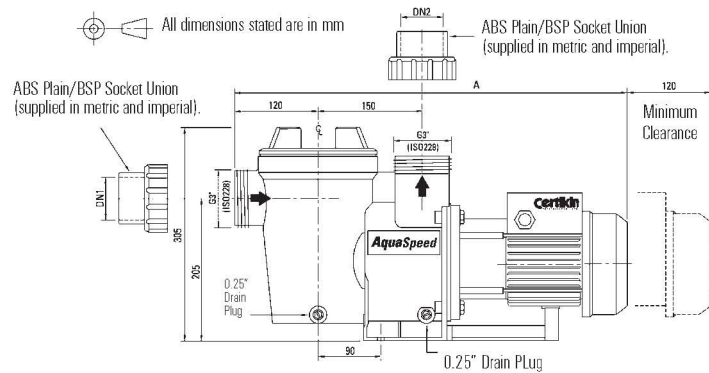

**Features**

- Solid clear pump lid for easy inspection of the pump basket
- Secondary seal for added pump motor protection
- Comes complete with 2" quick connect unions for ease of installation
- 316 high grade mechanical seal
- Suitable for salt chlorinated pools
- Hydraulically efficient impellor and diffuser design for maximum hydraulic output whilst minimising turbulence
- Single piece fibreglass filled pump body to ensure maximum strength and durability
- UV stabilised and corrosion resistant pump body
- TUV approved
- Exclusive to Certikin

Supplied with approximately 1.5 metres prewired cable (single phase only).

- Maximum water temperature +50°C
- Carton size 68cm (L) x 29cm (W) x 35cm (H)
- Volume 0.07m<sup>3</sup>

kW	HP	Section & Delivery	Voltage	Head m <sup>3</sup> /hr											Single Phase (amp)		Three Phase (amp)		Weight kg	A
				4	6	8	10	11	12	15	16	Start up	Running	Start up	Running					
0.37	0.5	1.5"	220	12	10	7.5	4.95								6.5	1.5	-	-	13	545
0.56	0.75	1.5"	220	14	12.5	11	9	7.5	6						7.9	3.2	1.5	1.1	14	545
0.75	1.0	1.5"	220	20	18	17	15	13.5	12.5	7	5				10.5	3.5	1.7	1.5	16	565
1.1	1.5	1.5"	220	24	22.5	20	18	17	15	9	7				11.0	4.0	1.9	1.7	17	565
1.5	2.0	2"	220			27	24.5	23	21	15	10				11.6	6.0	2.5	2.1	20.5	610
2.2	3.0	2"	220			32.5	28	25	25	15	10				14.1	7.5	3.0	2.5	20.5	610