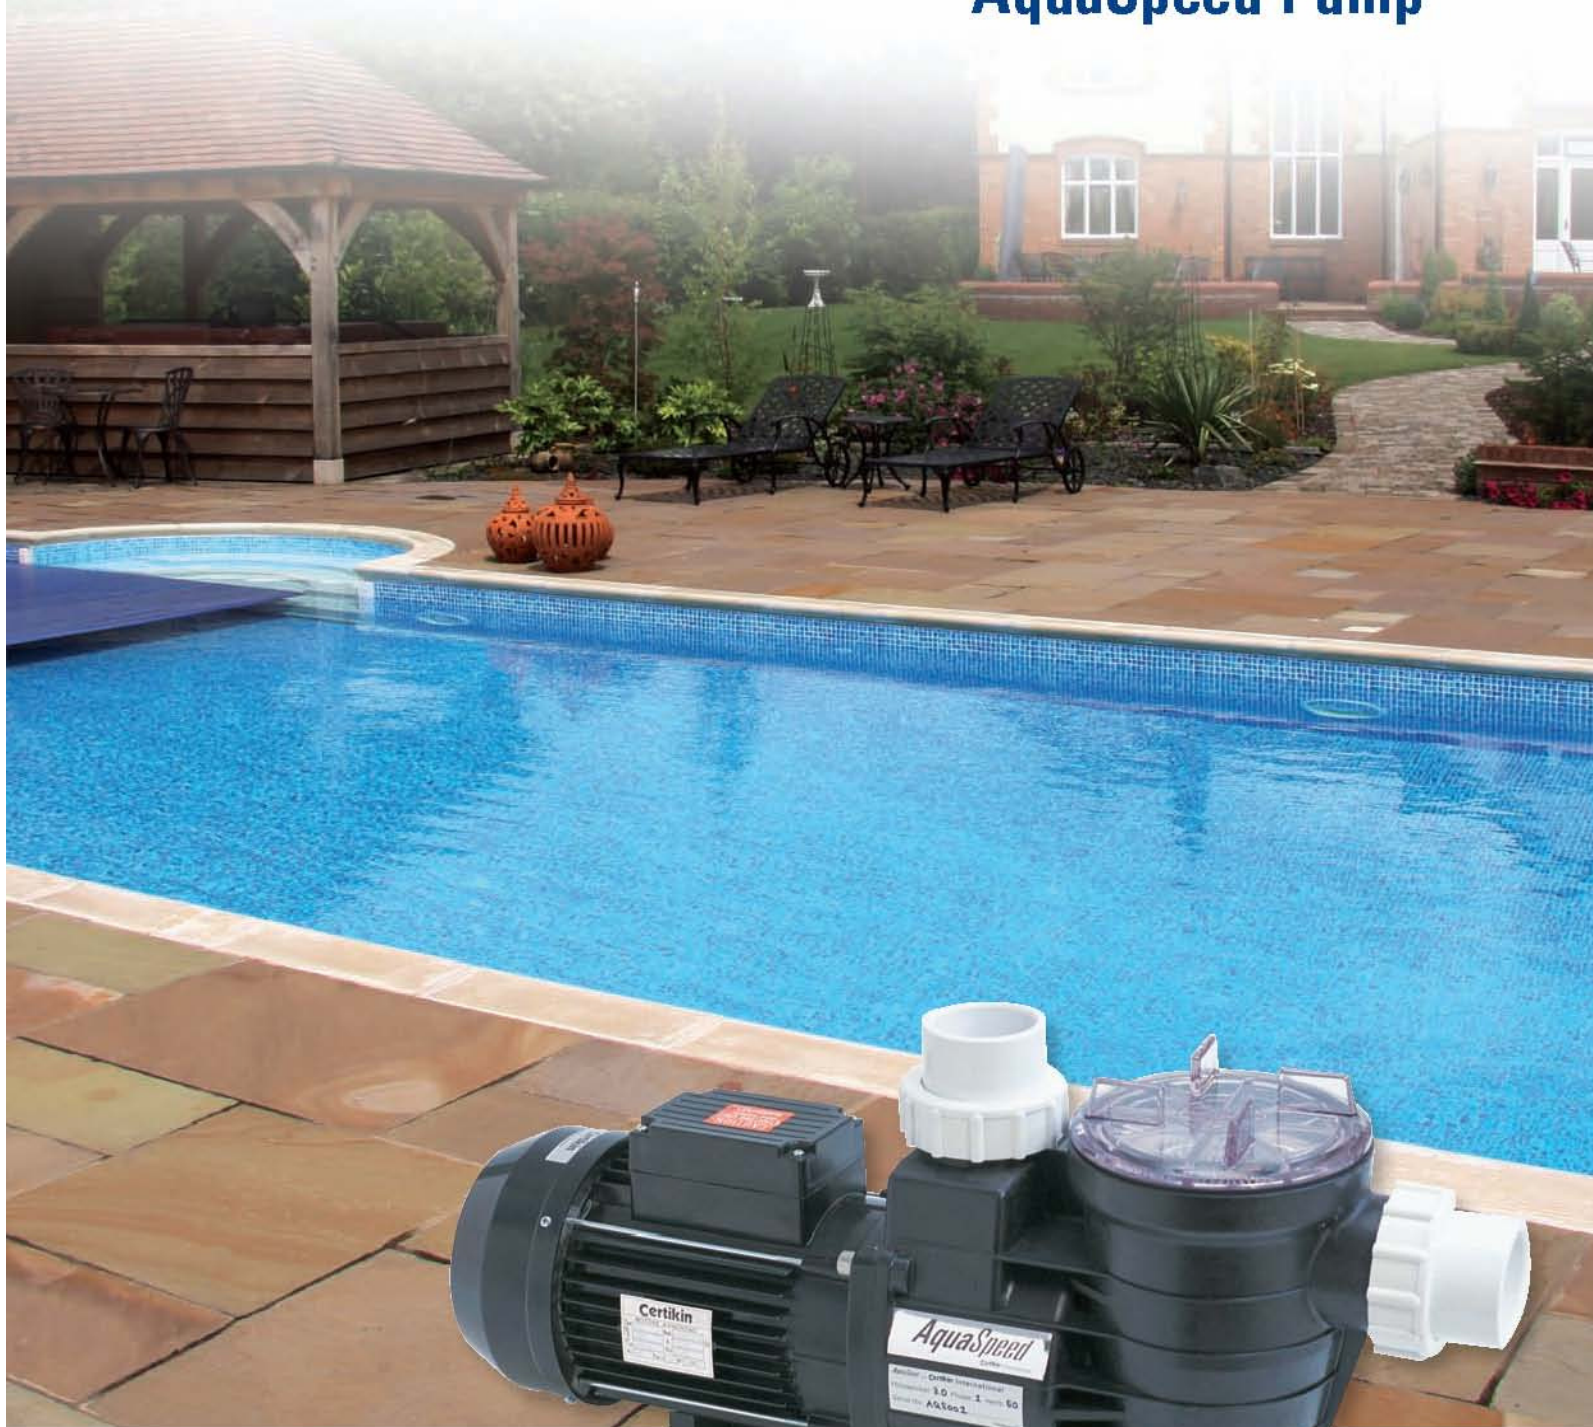

**Certikin**  
*brings water to life*

## AquaSpeed Pump

**Certikin's Aquaspeed range  
of self priming pool & spa pumps  
provide quality, performance  
and value.**

The Certikin Aquaspeed pumps is completely self priming and is available in a wide range of sizes from 0.5HP (0.25kW) to 3HP (2.2kW) in single and three phase. A 2 speed 1.5HP (1.1kW) single phase version is also available. Suitable for both pools and spas pools the perfect pump! and can be used on saltchlorinated

**Features**

- Solid clear pump lid for easy inspection of the pump basket
- Secondary seal for added pump motor protection
- Comes complete with 2" quick connect unions for ease of installation
- 316 high grade mechanical seal
- Suitable for salt chlorinated pools
- Hydraulically efficient impellor and diffuser design for maximum hydraulic output whilst minimising turbulence
- Single piece fibreglass filled pump body to ensure maximum strength and durability
- UV stabilised and corrosion resistant pump body
- TUV approved
- Exclusive to Certikin