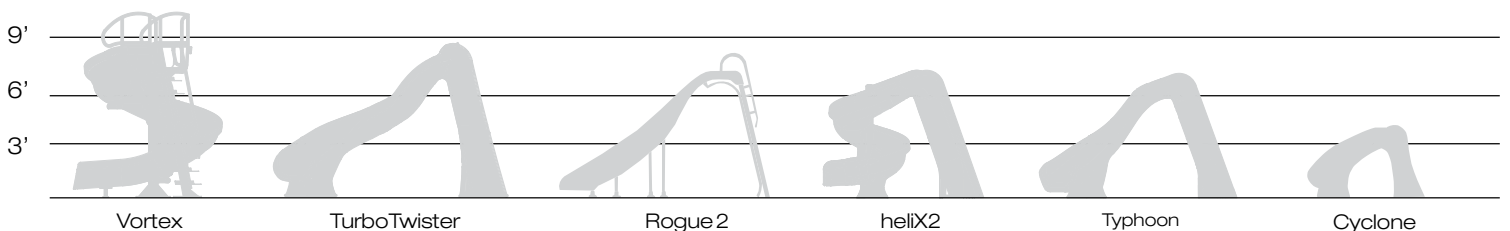

deck mounted **pool slides**

SLIDE INTO FUN

For hours of serious sliding fun, look to S.R.Smith. From the towering Vortex® with its 19' corkscrew runway, to the relatively petite Cyclone with its big personality, we have a deck mounted pool slide that will transform your swimming pool into a favorite destination for kids of all ages.

LET IT FLOW

S.R.Smith deck mounted slides, with integrated water delivery systems, offer high-volume water fun for a slippery, slosy ride. The 360 degree heliX2® slide has a patented water fountain feature positioned at the top of the slide that provides splashing good fun from top to bottom!

SAFETY BUILT-IN

We believe fun and safety go hand in hand. That's why our deck mounted pool slides meet the safety standards for swimming pool slides set forth by the U.S. Consumer Product Safety Commission (16 CFR 1207).