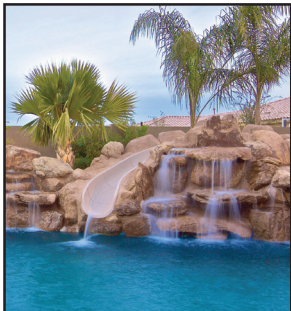

## LANDSCAPE SLIDES

Give your customer the pool of their dreams with a custom landscape slide. The pre-configured Garden Ride and River Run series make it easy to order, assemble and install the most common custom slide configurations. The Build Your Own Slide Series (BYOS) gives you the flexibility to bring your customer's dreams to life. Provide your drawing to our technical experts and we'll work with you to make the vision a reality for your customer.