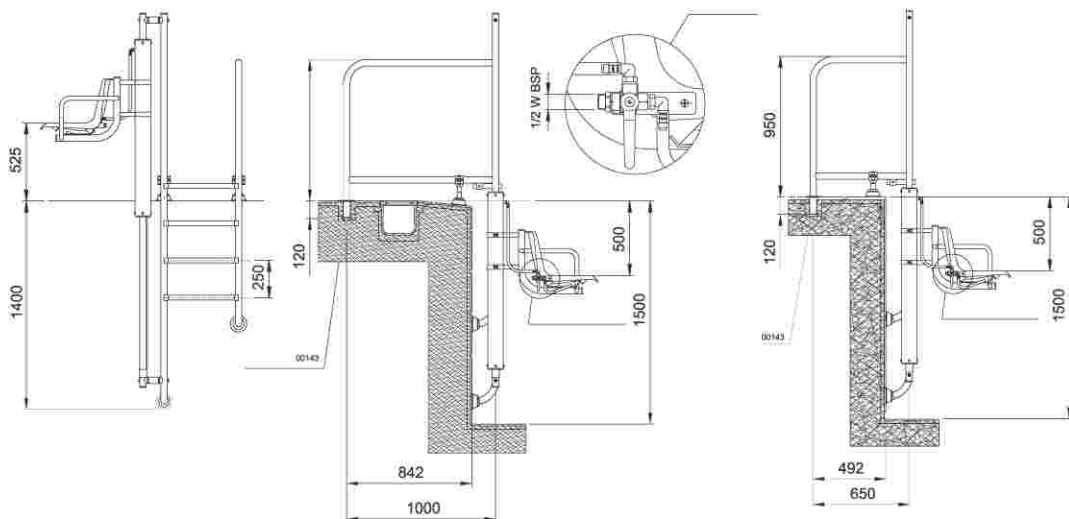

Technical data: Connection to water inlet (mains or other source) with a pressure of 3 to 5 kg/cm².

Lifting capacity up to 115 Kg.

100° swivel movement.

All metal parts are manufactured in AISI-316 stainless steel.