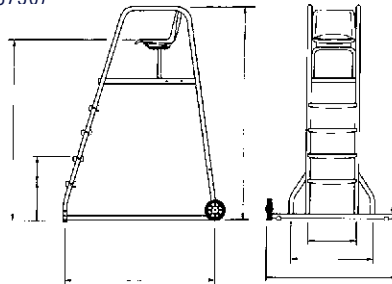

Base con ruote per la sedia dei bagnini.

(Codice 08730)

Wheeled base for lifeguard chair. (Code 08730)