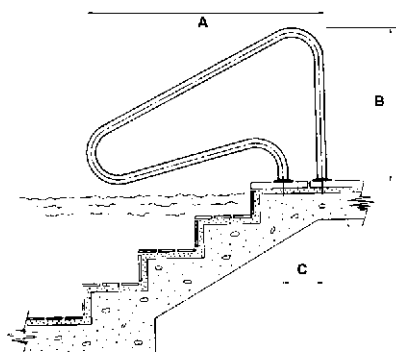

Corrimano ancoraggio esterno

Handrail with external attachment

Codice Code	A	B	C	
07780	1250	800	203	per incastrare for recessing
07781				con flangia wall supports