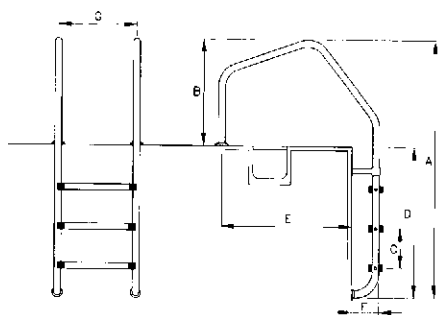

Scala “modello 1000” per fuoriuscite d’acqua continue

Scala con corrimano particolarmente largo e disegnato per passare al di sopra della fuoriuscita d’acqua. Di prima qualità, in acciaio inox AISI-316, con ancoraggio smontabile per il fissaggio al muro con piastrine e leve inferiori di plastica. È provvista di ancoraggi (connessioni a presa di terra) e di tappini. I gradini sono di modello Luxe. Possibilità di collocare i gradini di sicurezza con doppia superficie antiscivolo.

“Model 1000” ladder for continuous overflow

Ladder with extra-wide handrail designed for installation above overflow. Top quality, manufactured in AISI-316 stainless steel and equipped with removable anchor for wall mounting using wall supports and plastic covers. Comes with anchors (grounding connection) and covers. All steps come with Luxe tread design. Option to install safety steps with slip-resistant double tread.

Codice Code	Gradini Steps	A	B	C	D	E	F	G
09668	2	1390	680	250	710	842	180	500
09669	3	1640	680	250	960	842	180	500
09670	4	1890	680	250	1210	842	180	500
09671	5	2140	680	250	1460	842	180	500

Scala modello “Accesso facile”

Scala in acciaio inox AISI-316, larga 500 mm, gradini tipo Luxe di sicurezza, con doppia superficie antiscivolo. Per accedervi con la maggiore comodità.

“Easy access” ladder

Ladder manufactured of AISI-316 stainless steel, with a width of 500 mm, Luxe safety treads, with slip-resistant double tread. For extra convenient access.