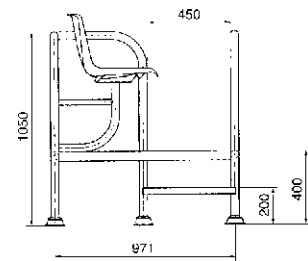

"Quick access" H-400 chair

Specially recommended for kiddie and splash pools. Includes umbrella support. (Code 15673)