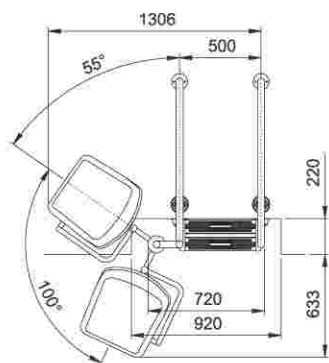

Technical data: Connection to water inlet (mains or other source) with a pressure of 3 to 5 kg/cm².

Lifting capacity up to 115 Kg.

100° swivel movement.

All metal parts are manufactured in AISI-316 stainless steel.