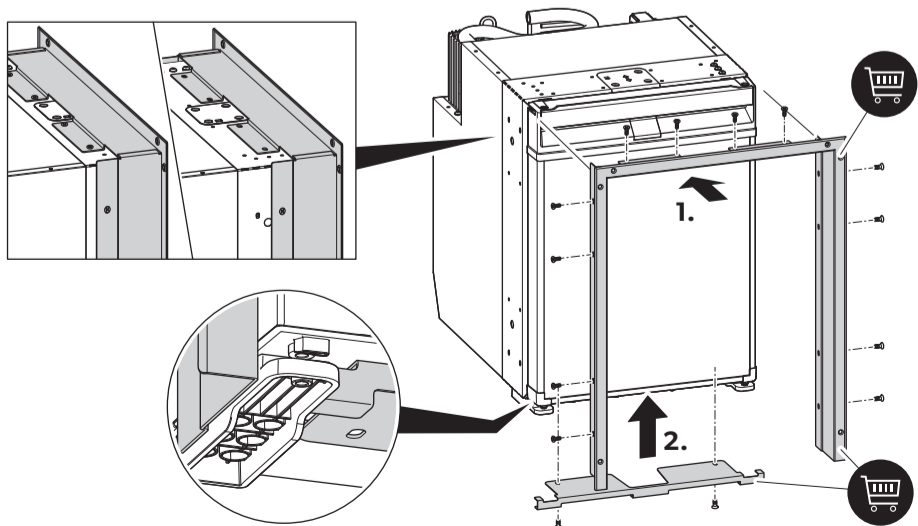

REVERSING DOOR

FRAME

FIXING

ATTACHING DECOR PANEL

YOUR LOCAL DEALER
dometic.com/dealer

YOUR LOCAL SUPPORT
dometic.com/contact

YOUR LOCAL SALES OFFICE
dometic.com/sales-offices

A complete list of Dometic companies, which comprise the Dometic Group, can be found in the public filings of:
DOMETIC GROUP AB Hemväringatan 15 SE-17154 Solna Sweden