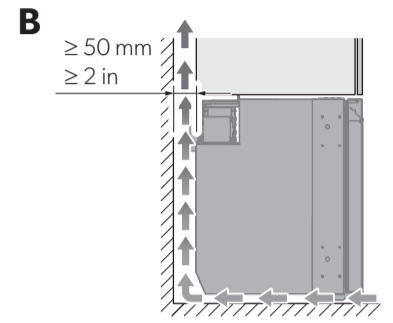

DOMETIC

NRX50R

MODELS

Europe	
12/24 V $\equiv$	
100/240 V $\sim$	
R134a	

DIMENSIONS

	A mm/in	B mm/in	C mm/in
NRX50R	380/15.0	510/20.1	525/20.7

	W mm/in	H mm/in
NRX50R	392-394/15.4-15.5	534-536/21.0-21.1

NOTICE

DANGER

AIR FLOW

Insufficient air flow results in shortened lifespan and reduced cooling performance. Observe the minimum spacings when installing the refrigerator to furniture.

CONDENSATION DRAIN

AC

DC

REVERSING DOOR