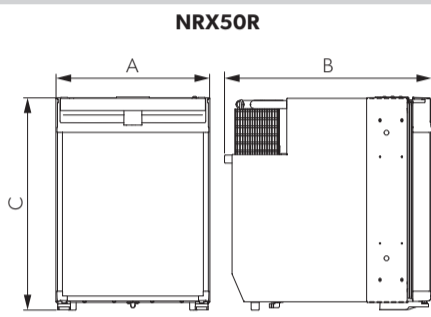

DOMETIC

NRX50R

MODELS

Europe	
12/24 V $\equiv$	
100/240 V $\sim$	
R134a	

DIMENSIONS

	A mm/in	B mm/in	C mm/in
NRX50R	380/15.0	510/20.1	525/20.7

	W mm/in	H mm/in
NRX50R	392-394/15.4-15.5	534-536/21.0-21.1

NOTICE

DANGER

AIR FLOW

Insufficient air flow results in shortened lifespan and reduced cooling performance. Observe the minimum spacings when installing the refrigerator to furniture.

CONDENSATION DRAIN

AC

DC

REVERSING DOOR