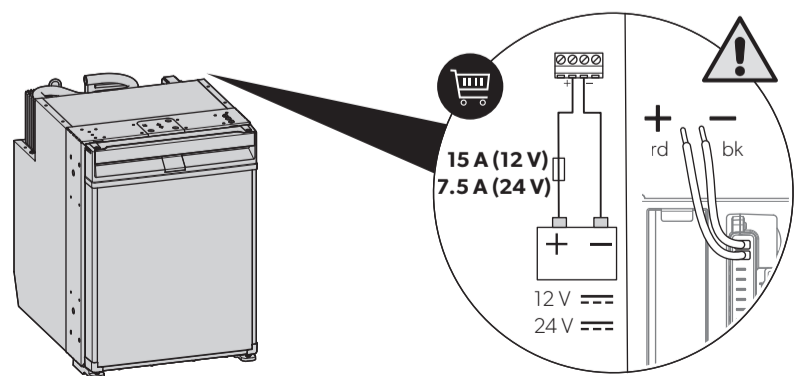

DOMETIC

NRX50R

MODELS

Europe	
12/24 V $\equiv$	
100/240 V $\sim$	
R134a	

DIMENSIONS

	A mm/in	B mm/in	C mm/in
NRX50R	380/15.0	510/20.1	525/20.7

	W mm/in	H mm/in
NRX50R	392-394/15.4-15.5	534-536/21.0-21.1

NOTICE

DANGER

AIR FLOW

Insufficient air flow results in shortened lifespan and reduced cooling performance. Observe the minimum spacings when installing the refrigerator to furniture.

CONDENSATION DRAIN

AC

DC

REVERSING DOOR