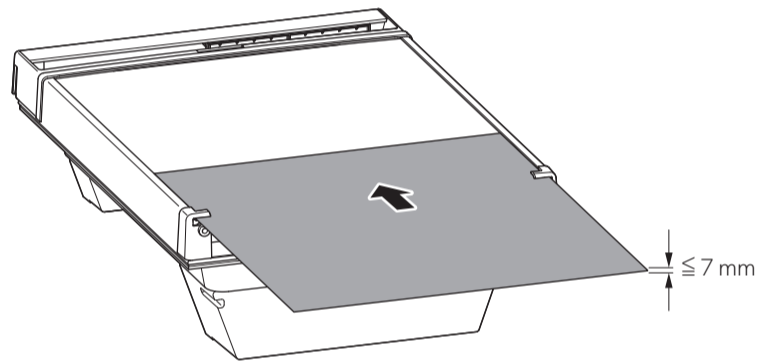

ATTACHING DECOR PANEL

YOUR LOCAL DEALER
dometic.com/dealer

YOUR LOCAL SUPPORT
dometic.com/contact

YOUR LOCAL SALES OFFICE
dometic.com/sales-offices

A complete list of Dometic companies, which comprise the Dometic Group, can be found in the public filings of:
DOMETIC GROUP AB Hemväringatan 15 SE-17154 Solna Sweden