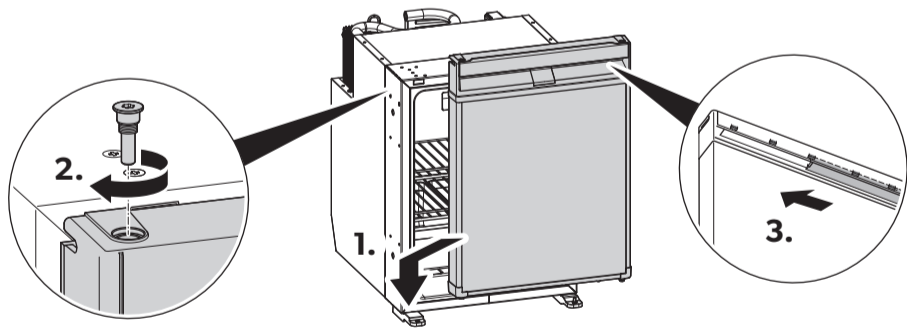

DOMETIC

NRX50R

MODELS

Europe	
12/24 V $\equiv$	
100/240 V $\sim$	
R134a	

DIMENSIONS

	A mm/in	B mm/in	C mm/in
NRX50R	380/15.0	510/20.1	525/20.7

	W mm/in	H mm/in
NRX50R	392-394/15.4-15.5	534-536/21.0-21.1

NOTICE

DANGER

AIR FLOW

Insufficient air flow results in shortened lifespan and reduced cooling performance. Observe the minimum spacings when installing the refrigerator to furniture.

CONDENSATION DRAIN

AC

DC

REVERSING DOOR