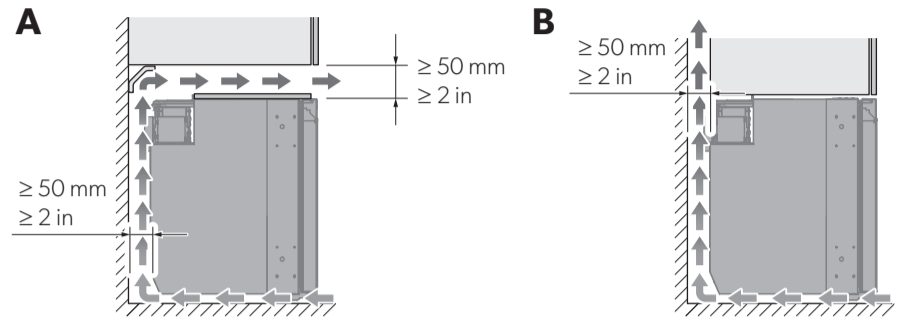

DOMETIC

NRX50R

MODELS

Europe	
12/24 V $\equiv$	
100/240 V $\sim$	
R134a	

DIMENSIONS

	A mm/in	B mm/in	C mm/in
NRX50R	380/15.0	510/20.1	525/20.7

	W mm/in	H mm/in
NRX50R	392-394/15.4-15.5	534-536/21.0-21.1

NOTICE

DANGER

AIR FLOW

Insufficient air flow results in shortened lifespan and reduced cooling performance. Observe the minimum spacings when installing the refrigerator to furniture.

CONDENSATION DRAIN

AC

DC

REVERSING DOOR