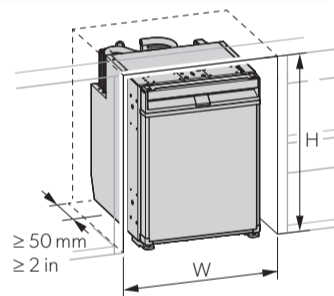

DOMETIC

NRX50R

MODELS

Europe	
12/24 V $\equiv$	
100/240 V $\sim$	
R134a	

DIMENSIONS

	A mm/in	B mm/in	C mm/in
NRX50R	380/15.0	510/20.1	525/20.7

	W mm/in	H mm/in
NRX50R	392-394/15.4-15.5	534-536/21.0-21.1

NOTICE

DANGER

AIR FLOW

Insufficient air flow results in shortened lifespan and reduced cooling performance. Observe the minimum spacings when installing the refrigerator to furniture.

CONDENSATION DRAIN

AC

DC

REVERSING DOOR