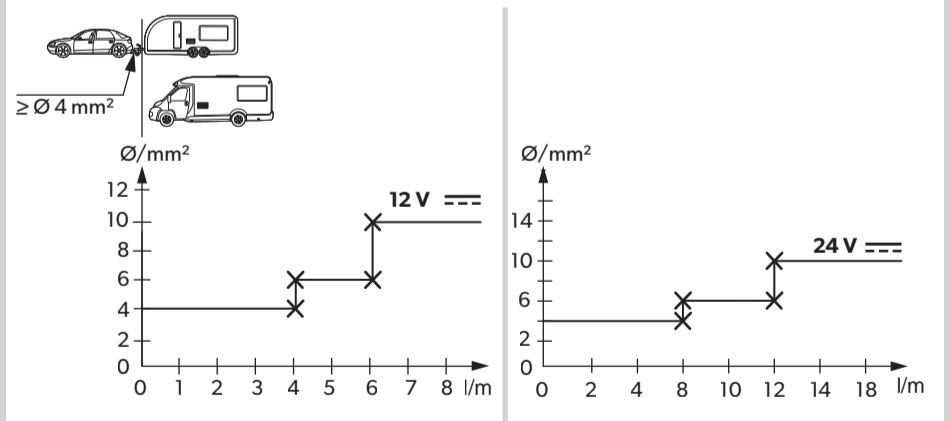

DOMETIC

NRX50R

MODELS

Europe	
12/24 V $\equiv$	
100/240 V $\sim$	
R134a	

DIMENSIONS

	A mm/in	B mm/in	C mm/in
NRX50R	380/15.0	510/20.1	525/20.7

	W mm/in	H mm/in
NRX50R	392-394/15.4-15.5	534-536/21.0-21.1

NOTICE

DANGER

AIR FLOW

Insufficient air flow results in shortened lifespan and reduced cooling performance. Observe the minimum spacings when installing the refrigerator to furniture.

CONDENSATION DRAIN

AC

DC

REVERSING DOOR