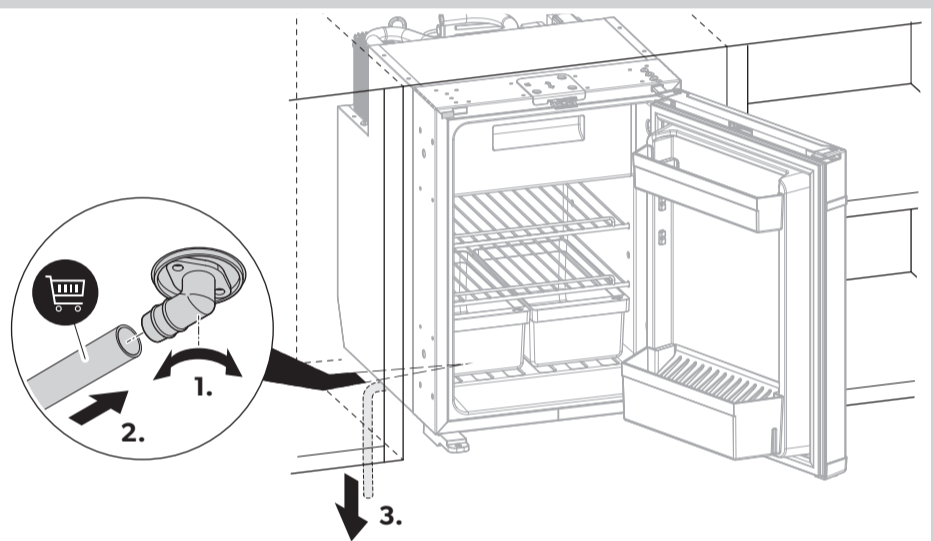

DOMETIC

NRX50R

MODELS

Europe	
12/24 V $\equiv$	
100/240 V $\sim$	
R134a	

DIMENSIONS

	A mm/in	B mm/in	C mm/in
NRX50R	380/15.0	510/20.1	525/20.7

	W mm/in	H mm/in
NRX50R	392-394/15.4-15.5	534-536/21.0-21.1

NOTICE

DANGER

AIR FLOW

Insufficient air flow results in shortened lifespan and reduced cooling performance. Observe the minimum spacings when installing the refrigerator to furniture.

CONDENSATION DRAIN

AC

DC

REVERSING DOOR