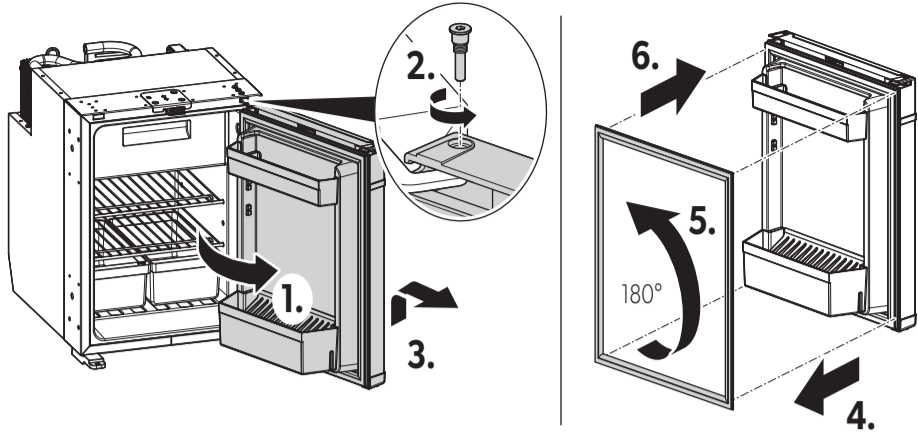

DOMETIC

NRX50R

MODELS

Europe	
12/24 V $\equiv$	
100/240 V $\sim$	
R134a	

DIMENSIONS

	A mm/in	B mm/in	C mm/in
NRX50R	380/15.0	510/20.1	525/20.7

	W mm/in	H mm/in
NRX50R	392-394/15.4-15.5	534-536/21.0-21.1

NOTICE

DANGER

AIR FLOW

Insufficient air flow results in shortened lifespan and reduced cooling performance. Observe the minimum spacings when installing the refrigerator to furniture.

CONDENSATION DRAIN

AC

DC

REVERSING DOOR