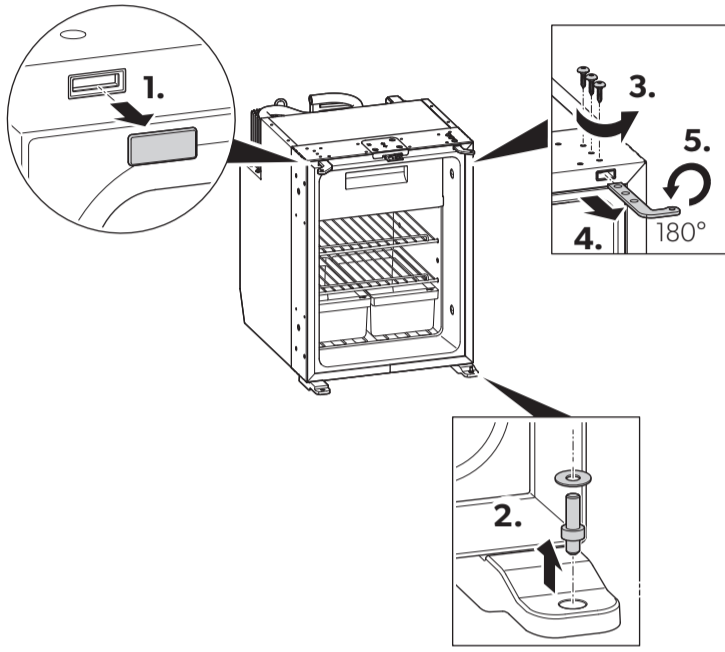

DOMETIC

NRX50R

MODELS

Europe	
12/24 V $\equiv$	
100/240 V $\sim$	
R134a	

DIMENSIONS

	A mm/in	B mm/in	C mm/in
NRX50R	380/15.0	510/20.1	525/20.7

	W mm/in	H mm/in
NRX50R	392-394/15.4-15.5	534-536/21.0-21.1

NOTICE

DANGER

AIR FLOW

Insufficient air flow results in shortened lifespan and reduced cooling performance. Observe the minimum spacings when installing the refrigerator to furniture.

CONDENSATION DRAIN

AC

DC

REVERSING DOOR