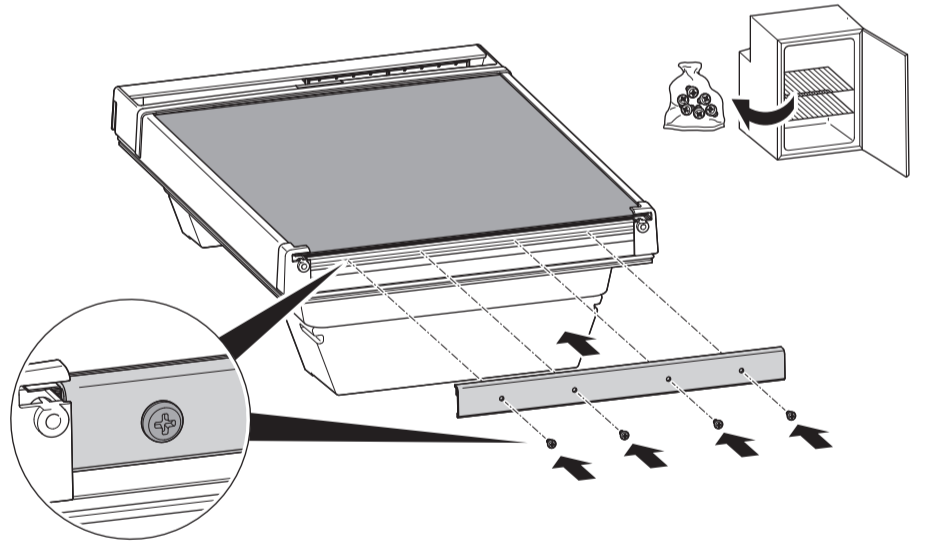

ATTACHING DECOR PANEL

YOUR LOCAL DEALER
dometic.com/dealer

YOUR LOCAL SUPPORT
dometic.com/contact

YOUR LOCAL SALES OFFICE
dometic.com/sales-offices

A complete list of Dometic companies, which comprise the Dometic Group, can be found in the public filings of:
DOMETIC GROUP AB Hemväringatan 15 SE-17154 Solna Sweden