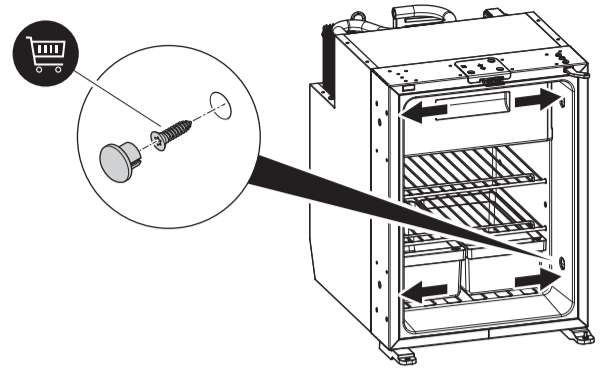

REVERSING DOOR

FRAME

FIXING

ATTACHING DECOR PANEL

YOUR LOCAL DEALER
dometic.com/dealer

YOUR LOCAL SUPPORT
dometic.com/contact

YOUR LOCAL SALES OFFICE
dometic.com/sales-offices

A complete list of Dometic companies, which comprise the Dometic Group, can be found in the public filings of:
DOMETIC GROUP AB Hemväringatan 15 SE-17154 Solna Sweden