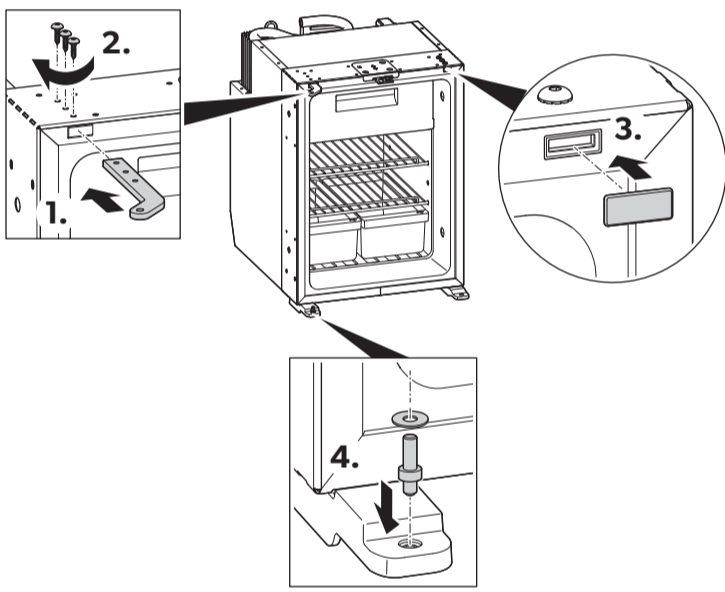

DOMETIC

NRX50R

MODELS

Europe	
12/24 V $\equiv$	
100/240 V $\sim$	
R134a	

DIMENSIONS

	A mm/in	B mm/in	C mm/in
NRX50R	380/15.0	510/20.1	525/20.7

	W mm/in	H mm/in
NRX50R	392-394/15.4-15.5	534-536/21.0-21.1

NOTICE

DANGER

AIR FLOW

Insufficient air flow results in shortened lifespan and reduced cooling performance. Observe the minimum spacings when installing the refrigerator to furniture.

CONDENSATION DRAIN

AC

DC

REVERSING DOOR