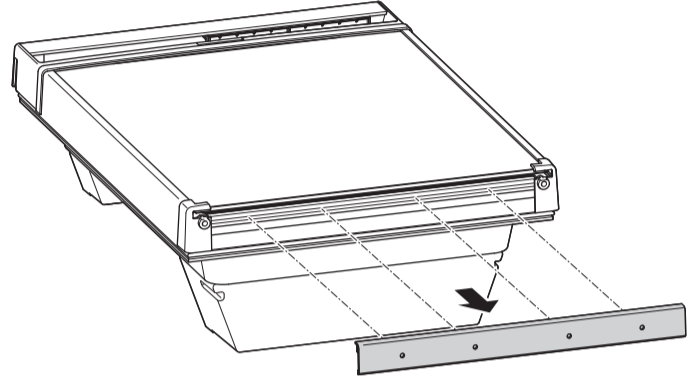

ATTACHING DECOR PANEL

YOUR LOCAL DEALER
dometic.com/dealer

YOUR LOCAL SUPPORT
dometic.com/contact

YOUR LOCAL SALES OFFICE
dometic.com/sales-offices

A complete list of Dometic companies, which comprise the Dometic Group, can be found in the public filings of:
DOMETIC GROUP AB Hemväringatan 15 SE-17154 Solna Sweden