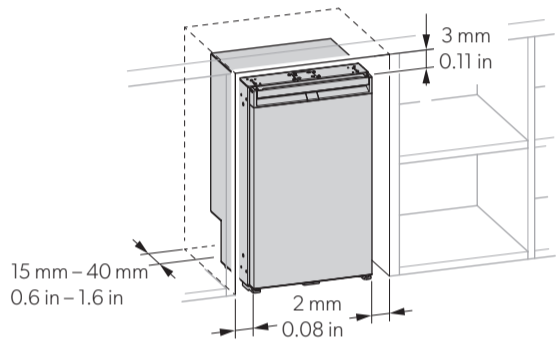

→ DOMETIC

NRX0090V

12/24 V  $\equiv$

R600a

DIMENSIONS

Absorber MDC90

NRX0090V

NRX0090V

⚠ DANGER

NOTICE

NOTICE

AIR FLOW

Insufficient air flow results in shortened lifespan and reduced cooling performance. Observe the minimum spacings when installing the refrigerator to furniture.

CONDENSATION DRAIN