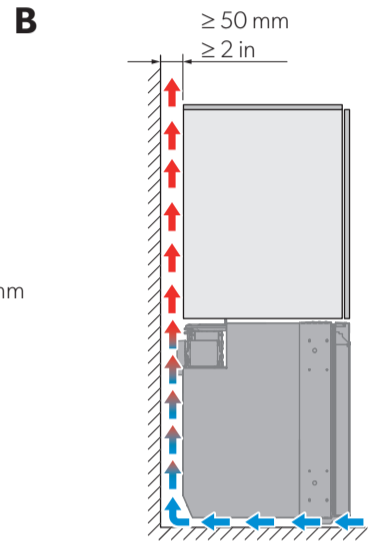

→ DOMETIC

NRX0090V

12/24 V  $\equiv$

R600a

DIMENSIONS

Absorber MDC90

NRX0090V

NRX0090V

⚠ DANGER

NOTICE

NOTICE

AIR FLOW

Insufficient air flow results in shortened lifespan and reduced cooling performance. Observe the minimum spacings when installing the refrigerator to furniture.

CONDENSATION DRAIN