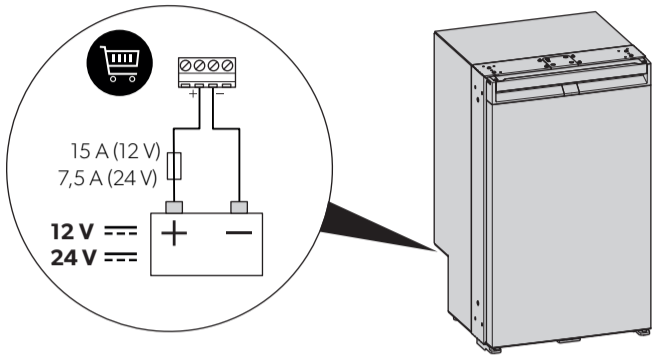

DC

FIXING

REVERSING DOOR

DOMETIC

YOUR LOCAL DEALER
dometic.com/dealer

YOUR LOCAL SUPPORT
dometic.com/contact

YOUR LOCAL SALES OFFICE
dometic.com/sales-offices

A complete list of Dometic companies, which comprise the Dometic Group, can be found in the public filings of:
DOMETIC GROUP AB Hemvärnsgatan 15 SE-17154 Solna Sweden