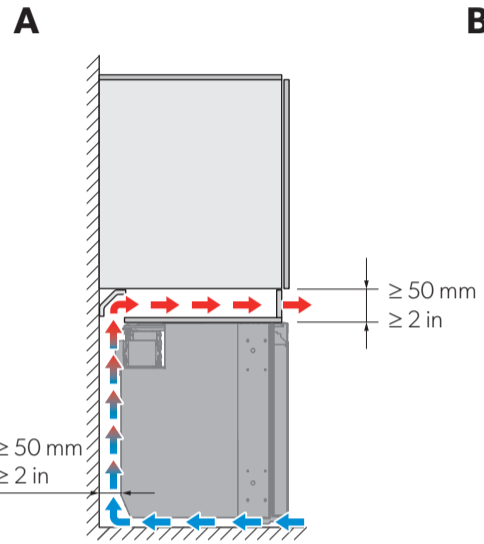

→ DOMETIC

NRX0090V

12/24 V  $\equiv$

R600a

DIMENSIONS

Absorber MDC90

NRX0090V

NRX0090V

⚠ DANGER

NOTICE

NOTICE

AIR FLOW

Insufficient air flow results in shortened lifespan and reduced cooling performance. Observe the minimum spacings when installing the refrigerator to furniture.

CONDENSATION DRAIN