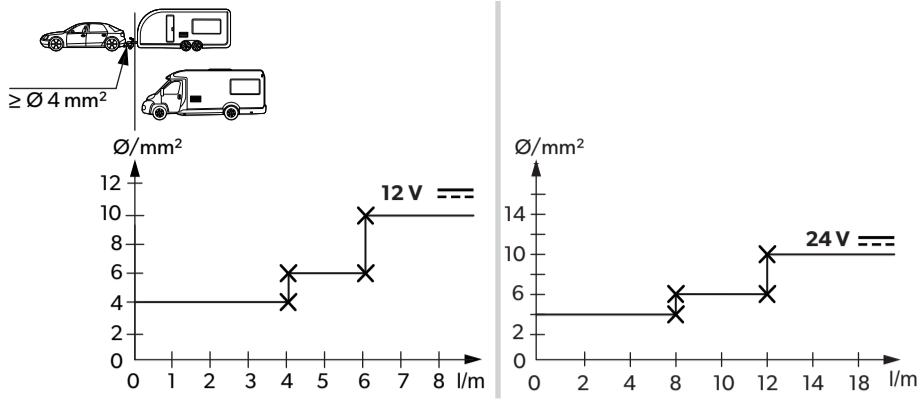

DC

FIXING

REVERSING DOOR

DOMETIC

YOUR LOCAL DEALER
dometic.com/dealer

YOUR LOCAL SUPPORT
dometic.com/contact

YOUR LOCAL SALES OFFICE
dometic.com/sales-offices

A complete list of Dometic companies, which comprise the Dometic Group, can be found in the public filings of:
DOMETIC GROUP AB Hemvärnsgatan 15 SE-17154 Solna Sweden