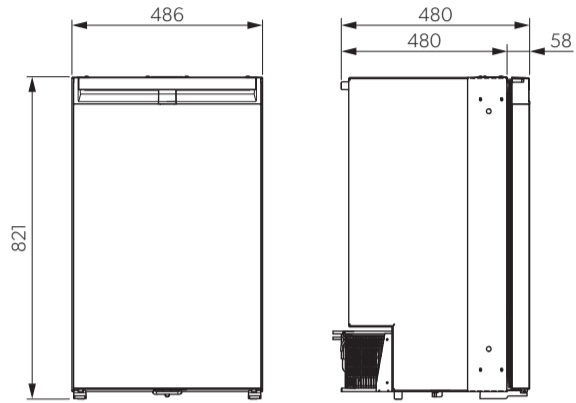

→ DOMETIC

NRX0090V

12/24 V  $\equiv$

R600a

DIMENSIONS

Absorber MDC90

NRX0090V

NRX0090V

⚠ DANGER

NOTICE

NOTICE

AIR FLOW

Insufficient air flow results in shortened lifespan and reduced cooling performance. Observe the minimum spacings when installing the refrigerator to furniture.

CONDENSATION DRAIN