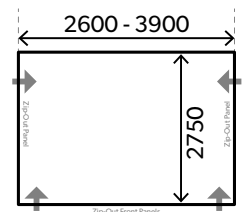

NEW

Club AIR Tour 260 S

Width: 2600 mm
Ref. 9120002394

NEW

Club AIR Tour 330 S

Width: 3300 mm
Ref. 9120002395

NEW

Club AIR Tour 390 S

Width: 3900 mm
Ref. 9120002396

OPTIONAL

NEW TOUR MODEL

Club AIR Tour Extension

Optional extensions can be fitted to either or both sides of the awning, simply zip-on and inflate from a single point.

Ref. LH - 9120002406
RH - 9120002407

Club AIR All-Season 330 S/M

Width: 3300 mm
S / Ref. 9120001104
M / Ref. 9120001105

Club AIR All-Season 390 S/M/L

Width: 3900 mm
S / Ref. 9120001106
M / Ref. 9120001107
L / Ref. 9120001108

OPTIONAL

extensions / canopies / side wings