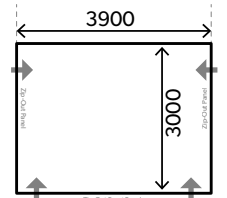

ADJUSTABLE HEIGHT
 AVAILABLE FOR VEHICLES WITH A RAIL HEIGHT OF 235 - 295 CM

GRANDE AIR

DOUBLE THE LIVEABLE SPACE OF YOUR PITCH

The Grande is an extra spacious Rally awning, it's 300 cm deep and includes an extra window on each side. This porch awning is available in new Stay or Tour fabric, and caravan and motorhome height options.

NEW

Grande AIR Stay 390 S

Width: 3900 mm
 Ref. 9120002391

Grande AIR Tour 390 S / M

Width: 3900 mm
 S / Ref. 9120002318
 M / Ref. 9120002319

OPTIONAL

NEW STAY MODEL

Grande AIR Extension

Optional extensions can be fitted to either or both sides of the awning, simply zip-on and inflate from a single point. Ideal for accommodating guests or when you need additional storage space.

STAY LH - 9120002404 / RH - 9120002405
 TOUR LH - 9120002345 / RH - 9120002346