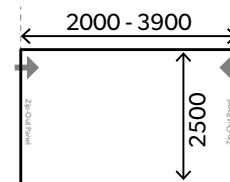

NEW

NEW

**Rally AIR Stay  
260 S**

Width: 2600 mm  
Ref. 9120002392

**Rally AIR Stay  
330 S**

Width: 3300 mm  
Ref. 9120002393

**Rally AIR Tour  
200 S**

Width: 2000 mm  
S / Ref. 9120002320

**Rally AIR Tour  
260 S/M**

Width: 2600 mm  
S / Ref. 9120002321  
M / Ref. 9120002322

**Rally AIR Tour  
330 S/M**

Width: 3300 mm  
S / Ref. 9120002323  
M / Ref. 9120002324

**Rally AIR Tour  
390 S/M**

Width: 3900 mm  
S / Ref. 9120002325  
M / Ref. 9120002326

OPTIONAL