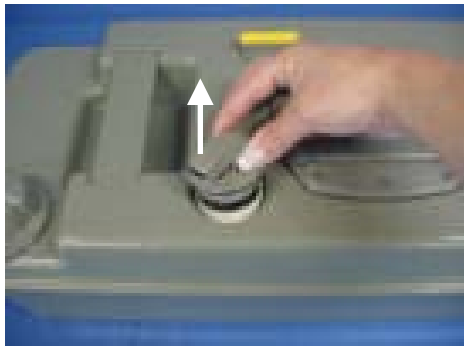

B

Turn the automatic vent to the left and take it out.