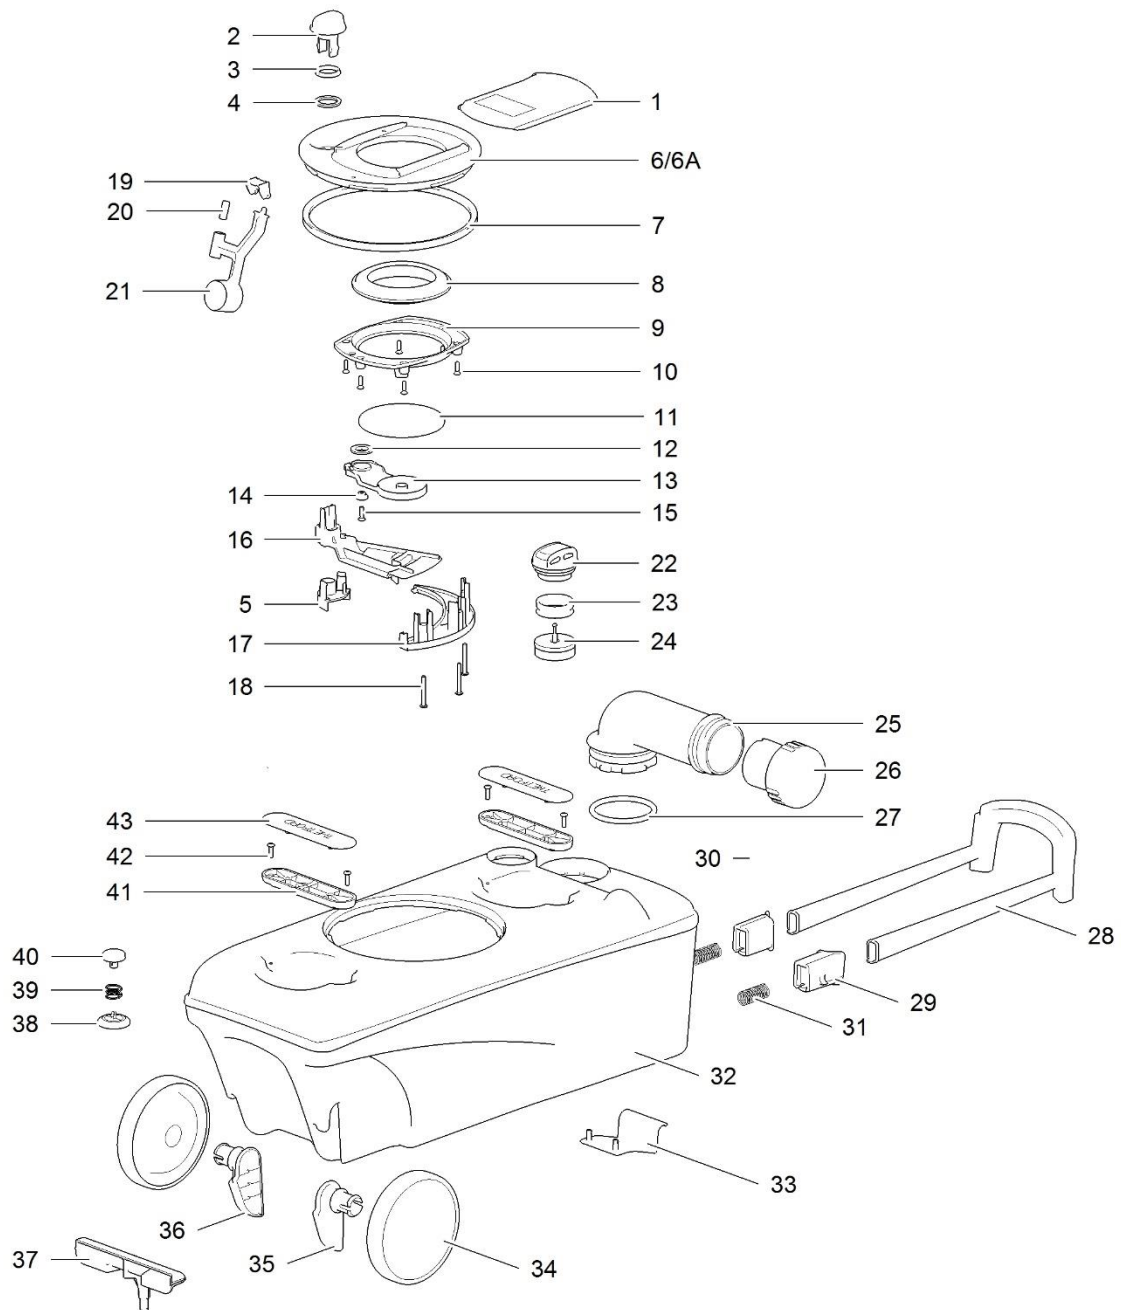

LE758_C500-WHT_1114-V02

		Spare part number	Spare part number	Spare part number	Colours available
1	Sliding cover	32301			06
2	Blade opener	32300	32331 <i>mechanism right</i>	32332 <i>mechanism left</i>	16
3	Washer				
4	Seal parker				
5	Mechanism retainer				
6	Holding tank plate Left hand version				
6A	Holding tank plate Right hand version	32302			06
7	Seal mechanism	32328			06
8	Seal mechanism	50724			
9	Lip seal	23721			
10	Seal plate				
10	Screw				06
11	Blade	50731			
12	Bearing				
13	Blade arm				
14	Bushing				
15	Screw				
16	Blade driver				
17	Support track				
18	Screw				
19	Retainer	90706			
20	Magnet				
21	Float arm				
22	Upper automatic vent				
23	Seal	23722			06
24	Foam				
25	Pour out spout		32306		06
26	Measuring cup	25810			16
27	O-ring				
28	Pull handle				
29	Pull handle bushing right		51805		16
30	Pull handle bushing left				
31	Spring				
32	Waste-holding tank complete		90707 <i>right hand version</i>	90708 <i>left hand version</i>	06
33	Tank lock clip	51801			16
34	Wheel				
35	Wheel bearing right		32308		06
36	Wheel bearing left				
37	Wheel bracket				
38	Vent seal				
39	Spring		32307		16
40	Vent button