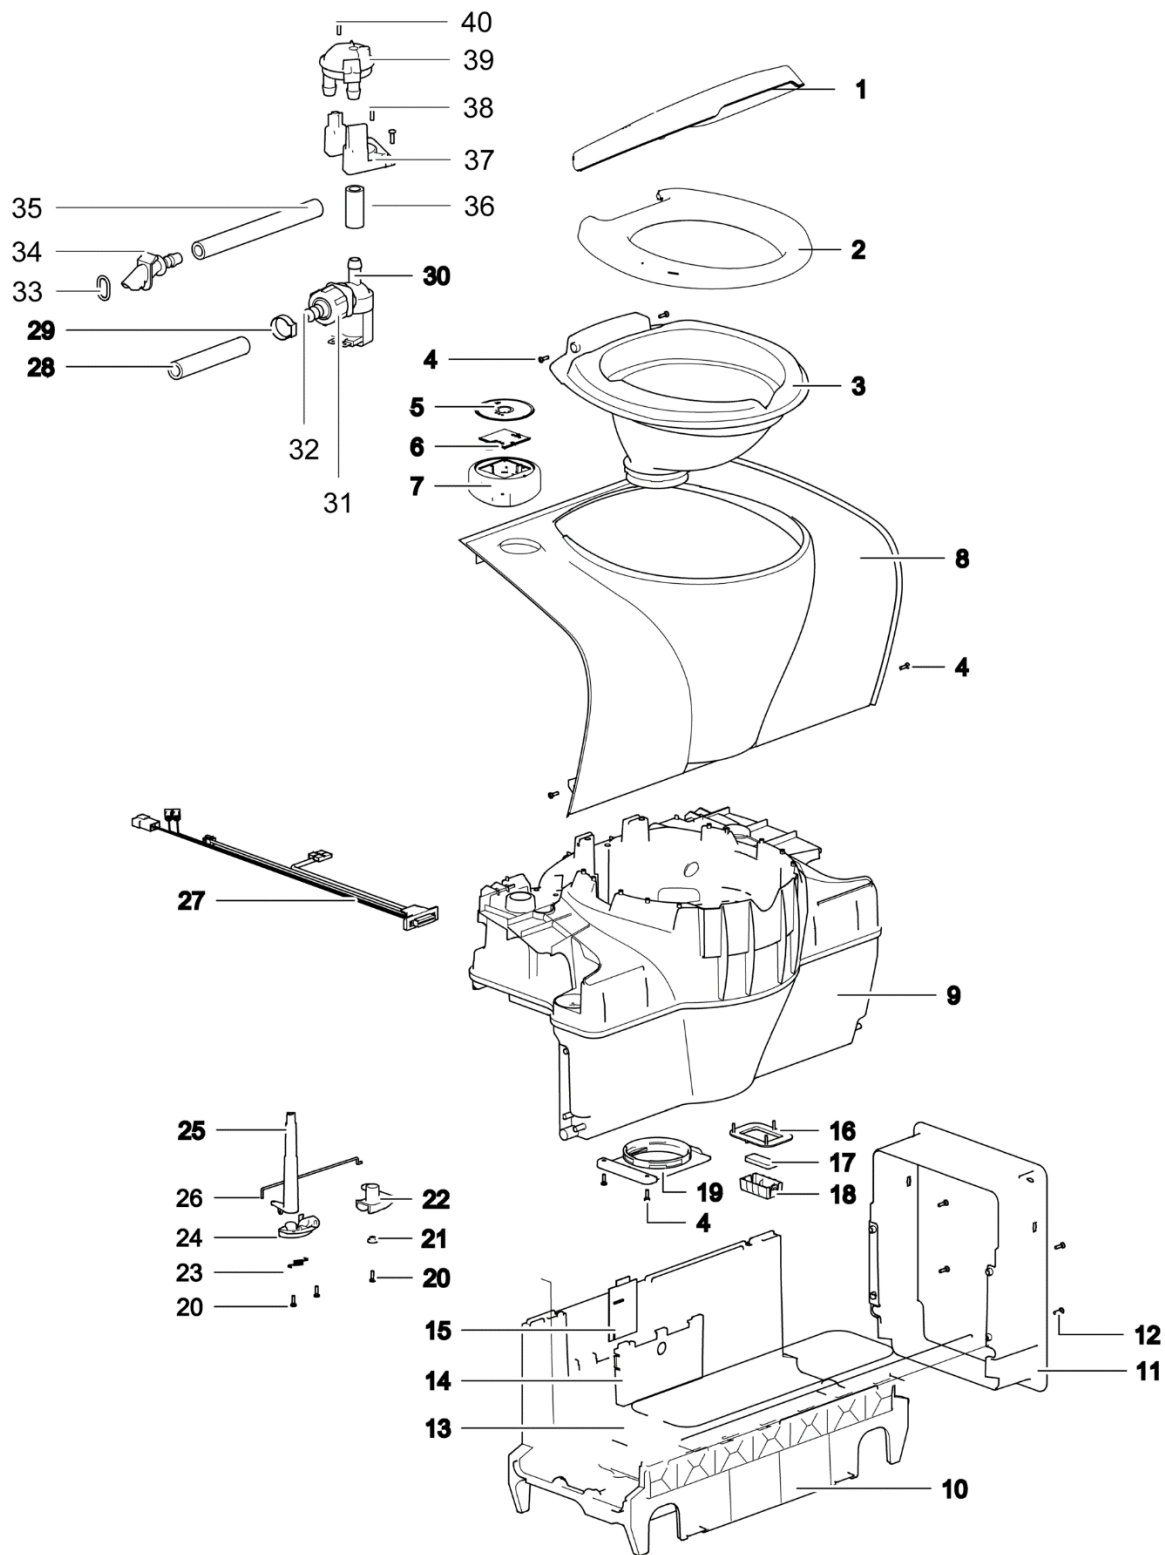

LE766_C502C-X_1114-V03

		Spare part number	Spare part number	Spare part number	Colours available
1	Cover		90713		62, 127
2	Seat				
3	Bowl		90727		62, 127
4	Screw				
5	Sticker control knob		90725	90724	62, 127
6	Control PCB		<i>C-model</i>	<i>X-model</i>	
7	Control knob		<i>(before 90701)</i>	<i>(before 90709)</i>	
8	Cosmetic cover straight Cosmetic cover curved				
9	Water level sensor (<i>X-model only</i>)	90702			
10	Bench welded				
11	Cap waterfill funnel	16848			16
12	Waterfill funnel		90710	90719	
13	O-ring		<i>waterfill funnel</i>	<i>waterfill funnel</i>	
14	Waterfill elbow		<i>150mm</i>	<i>180mm</i>	
15	O-ring				
16	Tube PVC				
17	Drain connector				
18	Sight tube				
19	Clip sight tube	90711	90703		
20	Drain tube				
21	Tunnel				
22	Screw				
23	Base				
24	Pocket cover				
25	PCB cover				
26	Main PCB	90704 <i>C-model</i>	90712 <i>X-model</i>		
27	Retaining plate				
28	Magnet				
29	Magnet basket				
30	Flange lock				
31	Bushing				
32	Saddle		51802		
33	Spring				
34	Bracket				
35	Shaft				
36	Link				
37	Drain plug				
38	O-ring				
39	Blind plug water fill				
40	Pump	90714			
41	Water supply tube				
42	Nozzle		90705		127
43	O-ring				
44	Wiring harness	90720 <i>C-model</i>	90721 <i>X-model</i>		
45	Bayonet	90726			62