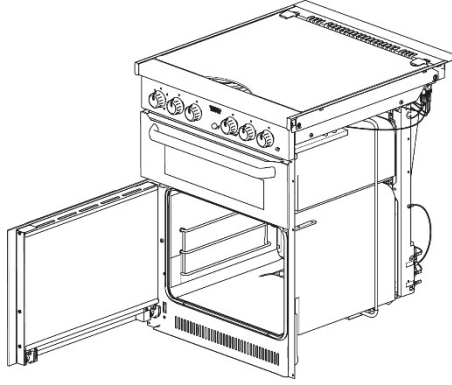

Cladding styles

No cladding	Side cladding	Behind handle cladding
		

Grill Doors

Spare part number	Glass	Print	Cladding	Cladding Position	Handle Style	Handle Colour
SMAO3425.MIR2X	Clear	Mirror	No	N/A		Chrome
SMAO3425.BK4X	Clear	Black	Bottom Horizontal	N/A		Stainless
SMAO3425.BK1X	Clear	Black	No	N/A		Stainless

Oven door styles

Drop down oven doors

Left hinged oven doors

Right hinged oven doors

Drop down oven doors

Spare part number	Glass	Print	Cladding	Cladding Position	Handle Style	Handle Colour
SMAO3445.BK/SVS10X	Clear	Faded dots	No	N/A		Satin
SMAO3445.MIR2X	Clear	Mirror	No	N/A		Chrome
SMAO3445.BK1X	Clear	Black	No	N/A		Stainless
SMAO3445.BK2X	Clear	Black	Yes	Bottom Horizontal		Stainless
SMAO3445.BK16X	Clear	Black	No	N/A		Chrome
SMAO3445.BK3X	Clear	Black	No	N/A		Brushed nickel
SMAO3445.BK9X	Clear	Black	No	N/A		Chrome satin