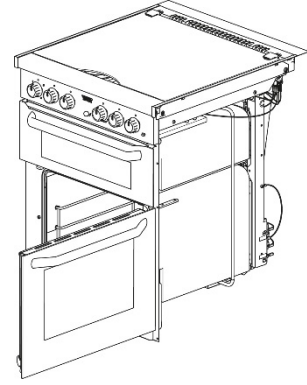

Oven door styles

Drop down oven doors

Left hinged oven doors

Right hinged oven doors

Drop down oven doors

Spare part number	Glass	Print	Cladding	Cladding Position	Handle Style	Handle Colour
SMAO3445.BK/SVS10X	Clear	Faded dots	No	N/A		Satin
SMAO3445.MIR2X	Clear	Mirror	No	N/A		Chrome
SMAO3445.BK1X	Clear	Black	No	N/A		Stainless
SMAO3445.BK2X	Clear	Black	Yes	Bottom Horizontal		Stainless
SMAO3445.BK16X	Clear	Black	No	N/A		Chrome
SMAO3445.BK3X	Clear	Black	No	N/A		Brushed nickel
SMAO3445.BK9X	Clear	Black	No	N/A		Chrome satin

Lower doors

Spare part number	Glass	Print	Cladding	Cladding Position	Handle Style	Handle Colour
SMAO3460.SS	Clear	Black	No	N/A	N/A	N/A
SMAO3460.MIR	Clear	Mirror	No	N/A	N/A	N/A
SMAO3460.BK	Clear	Black	No	N/A	N/A	N/A