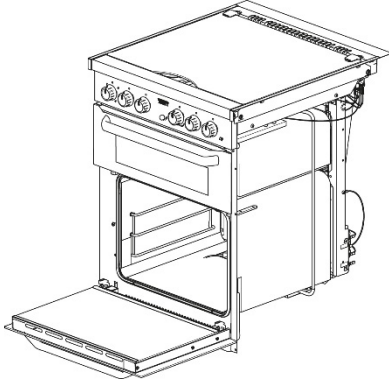

Cladding styles

No cladding	Side cladding	Behind handle cladding
		

Grill Doors

Spare part number	Glass	Print	Cladding	Cladding Position	Handle Style	Handle Colour
SMAO3425.MIR2X	Clear	Mirror	No	N/A		Chrome
SMAO3425.BK4X	Clear	Black	Bottom Horizontal	N/A		Stainless
SMAO3425.BK1X	Clear	Black	No	N/A		Stainless

Oven door styles

Drop down oven doors

Left hinged oven doors

Right hinged oven doors

Drop down oven doors

Spare part number	Glass	Print	Cladding	Cladding Position	Handle Style	Handle Colour
SMAO3445.BK/SVS10X	Clear	Faded dots	No	N/A		Satin
SMAO3445.MIR2X	Clear	Mirror	No	N/A		Chrome
SMAO3445.BK1X	Clear	Black	No	N/A		Stainless
SMAO3445.BK2X	Clear	Black	Yes	Bottom Horizontal		Stainless
SMAO3445.BK16X	Clear	Black	No	N/A		Chrome
SMAO3445.BK3X	Clear	Black	No	N/A		Brushed nickel
SMAO3445.BK9X	Clear	Black	No	N/A		Chrome satin