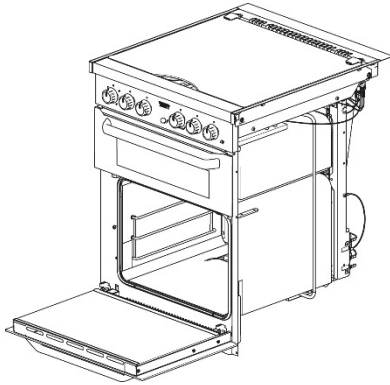

Cladding styles

No cladding	Side cladding	Behind handle cladding
		

Grill Doors

Spare part number	Glass	Print	Cladding	Cladding Position	Handle Style	Handle Colour
SMAO3425.MIR2X	Clear	Mirror	No	N/A		Chrome
SMAO3425.BK4X	Clear	Black	Bottom Horizontal	N/A		Stainless
SMAO3425.BK1X	Clear	Black	No	N/A		Stainless

Oven door styles

Drop down oven doors

Left hinged oven doors

Right hinged oven doors

Drop down oven doors

Spare part number	Glass	Print	Cladding	Cladding Position	Handle Style	Handle Colour
SMAO3445.BK/SVS10X	Clear	Faded dots	No	N/A		Satin
SMAO3445.MIR2X	Clear	Mirror	No	N/A		Chrome
SMAO3445.BK1X	Clear	Black	No	N/A		Stainless
SMAO3445.BK2X	Clear	Black	Yes	Bottom Horizontal		Stainless
SMAO3445.BK16X	Clear	Black	No	N/A		Chrome
SMAO3445.BK3X	Clear	Black	No	N/A		Bright nickel
SMAO3445.BK9X	Clear	Black	No	N/A		Chrome satin