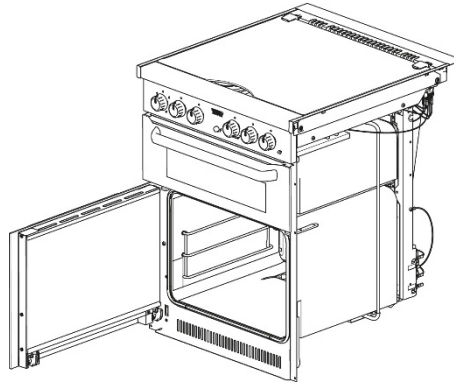

Cladding styles

No cladding	Side cladding	Behind handle cladding
		

Grill Doors

Spare part number	Glass	Print	Cladding	Cladding Position	Handle Style	Handle Colour
SMAO3425.MIR2X	Clear	Mirror	No	N/A		Chrome
SMAO3425.BK4X	Clear	Black	Bottom Horizontal	N/A		Stainless
SMAO3425.BK1X	Clear	Black	No	N/A		Stainless

Oven door styles

Drop down oven doors

Left hinged oven doors

Right hinged oven doors

Drop down oven doors

Spare part number	Glass	Print	Cladding	Cladding Position	Handle Style	Handle Colour
SMAO3445.BK/SVS10X	Clear	Faded dots	No	N/A		Satin
SMAO3445.MIR2X	Clear	Mirror	No	N/A		Chrome
SMAO3445.BK1X	Clear	Black	No	N/A		Stainless
SMAO3445.BK2X	Clear	Black	Yes	Bottom Horizontal		Stainless
SMAO3445.BK16X	Clear	Black	No	N/A		Chrome
SMAO3445.BK3X	Clear	Black	No	N/A		Bright nickel
SMAO3445.BK9X	Clear	Black	No	N/A		Chrome satin