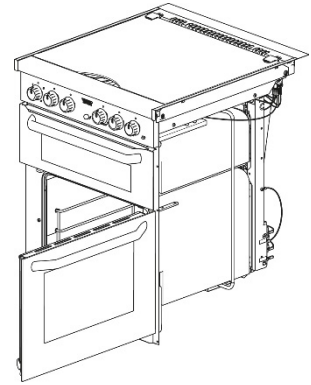

Oven door styles

Drop down oven doors

Left hinged oven doors

Right hinged oven doors

Drop down oven doors

Spare part number	Glass	Print	Cladding	Cladding Position	Handle Style	Handle Colour
SMAO3445.BK/SVS10X	Clear	Faded dots	No	N/A		Satin
SMAO3445.MIR2X	Clear	Mirror	No	N/A		Chrome
SMAO3445.BK1X	Clear	Black	No	N/A		Stainless
SMAO3445.BK2X	Clear	Black	Yes	Bottom Horizontal		Stainless
SMAO3445.BK16X	Clear	Black	No	N/A		Chrome
SMAO3445.BK3X	Clear	Black	No	N/A		Bright nickel
SMAO3445.BK9X	Clear	Black	No	N/A		Chrome satin

Lower doors

Spare part number	Glass	Print	Cladding	Cladding Position	Handle Style	Handle Colour
SMAO3460.SS	Clear	Black	No	N/A	N/A	N/A
SMAO3460.MIR	Clear	Mirror	No	N/A	N/A	N/A
SMAO3460.BK	Clear	Black	No	N/A	N/A	N/A