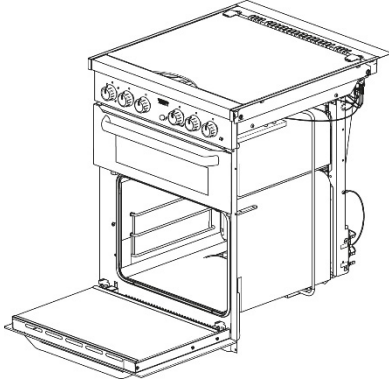

Cladding styles

No cladding

Side cladding

Behind handle cladding

Grill Doors

Spare part number	Glass	Print	Cladding	Cladding Position	Handle Style	Handle Colour
SMAO3425.MIR2X	Clear	Mirror	No	N/A		Chrome
SMAO3425.BK4X	Clear	Black	Bottom Horizontal	N/A		Stainless
SMAO3425.BK1X	Clear	Black	No	N/A		Stainless

Oven door styles

Drop down oven doors

Left hinged oven doors

Right hinged oven doors

Drop down oven doors

Spare part number	Glass	Print	Cladding	Cladding Position	Handle Style	Handle Colour
SMAO3445.BK/SVS10X	Clear	Faded dots	No	N/A		Satin
SMAO3445.MIR2X	Clear	Mirror	No	N/A		Chrome
SMAO3445.BK1X	Clear	Black	No	N/A		Stainless
SMAO3445.BK2X	Clear	Black	Yes	Bottom Horizontal		Stainless
SMAO3445.BK16X	Clear	Black	No	N/A		Chrome
SMAO3445.BK3X	Clear	Black	No	N/A		Brushed nickel
SMAO3445.BK9X	Clear	Black	No	N/A		Chrome satin