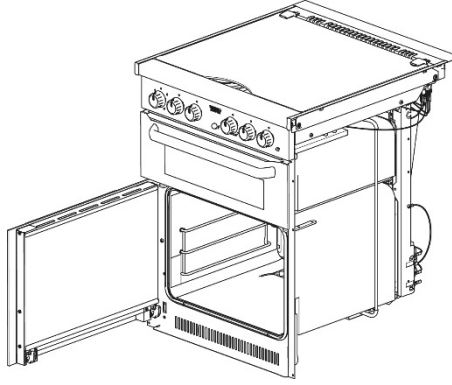

Cladding styles

No cladding

Side cladding

Behind handle cladding

Grill Doors

Spare part number	Glass	Print	Cladding	Cladding Position	Handle Style	Handle Colour
SMAO3425.MIR2X	Clear	Mirror	No	N/A		Chrome
SMAO3425.BK4X	Clear	Black	Bottom Horizontal	N/A		Stainless
SMAO3425.BK1X	Clear	Black	No	N/A		Stainless

Oven door styles

Drop down oven doors

Left hinged oven doors

Right hinged oven doors

Drop down oven doors

Spare part number	Glass	Print	Cladding	Cladding Position	Handle Style	Handle Colour
SMAO3445.BK/SVS10X	Clear	Faded dots	No	N/A		Satin
SMAO3445.MIR2X	Clear	Mirror	No	N/A		Chrome
SMAO3445.BK1X	Clear	Black	No	N/A		Stainless
SMAO3445.BK2X	Clear	Black	Yes	Bottom Horizontal		Stainless
SMAO3445.BK16X	Clear	Black	No	N/A		Chrome
SMAO3445.BK3X	Clear	Black	No	N/A		Brushed nickel
SMAO3445.BK9X	Clear	Black	No	N/A		Chrome satin