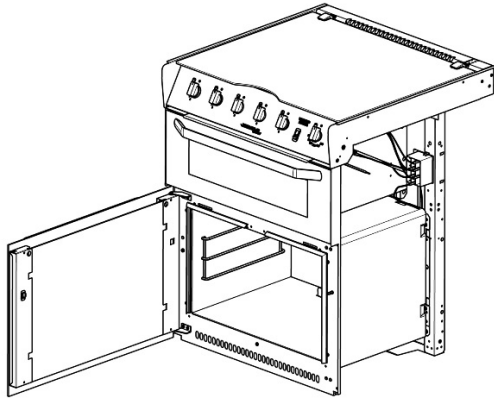

No cladding

Side cladding

Behind handle cladding

Grill doors

Spare part number	Glass	Print	Cladding	Cladding position	Handle style	Handle colour
SMAO4120.BKX	Clear	Black	Yes	Sides		BNK
SMAO4120.BK5X	Clear	Black	No	N/A		BNK
SMAO4120.BK6X	Clear	Black	No	N/A		Black
SMAO4120.BK7X	Clear	Black	No	N/A		Chrome

Oven door styles

Left hinged oven doors

Right hinged oven doors

Drop Down oven doors

Spare part number	Glass	Print	Cladding	Cladding position	Handle style	Handle colour
SMAO4130.BKX	Clear	Black	Yes	Sides		BNK
SMAO4130.BK5X	Clear	Black	No	N/A		BNK
SMAO4130.BK6X	Clear	Black	No	N/A		Black
SMAO4130.BK7X	Clear	Black	No	N/A		Chrome