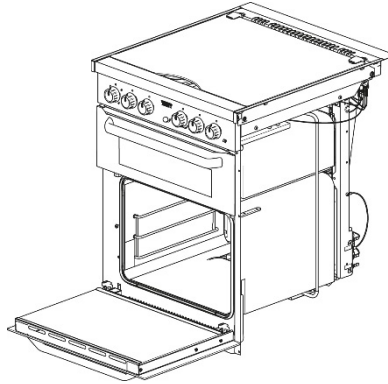

Oven door styles

Drop down oven doors

Drop down oven doors

Spare part number	Glass	Print	Cladding	Cladding position	Handle style	Handle colour
SMAO4330.BKX	Clear	Black	Yes	Sides		Brushed Nickel
SMAO4330.BK1X	Clear	Black	Yes	Full		Stainless
SMAO4330.BK7X	Clear	Black	Yes	Sides and Bottom		Stainless
SMAO4330.BK8X	Clear	Black	No	N/A		Brushed Nickel
SMAO4330.MIRX	Mirror	N/A	No	N/A		Stainless
SMAO4330.MIR1X	Mirror	N/A	No	N/A		Brushed Nickel