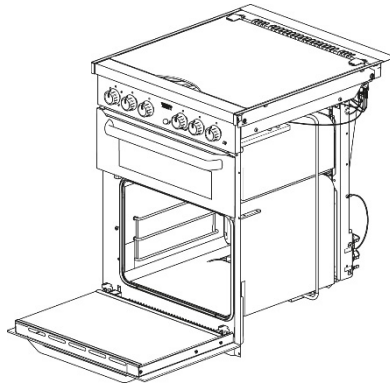

Oven door styles

Drop down oven doors

Drop down oven doors

Spare part number	Glass	Print	Cladding	Cladding position	Handle style	Handle colour
SMAO4330.BKX	Clear	Black	Yes	Sides		Brushed Nickel
SMAO4330.BK1X	Clear	Black	Yes	Full		Stainless
SMAO4330.BK7X	Clear	Black	Yes	Sides and Bottom		Stainless
SMAO4330.BK8X	Clear	Black	No	N/A		Brushed Nickel
SMAO4330.MIRX	Mirror	N/A	No	N/A		Stainless
SMAO4330.MIR1X	Mirror	N/A	No	N/A		Brushed Nickel