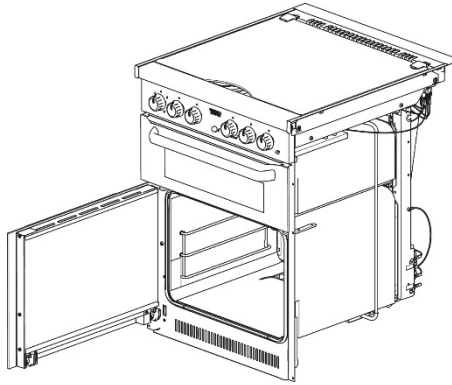

Cladding styles

No cladding

Side cladding

Behind handle cladding

Grill Doors

Spare part number	Glass	Print	Cladding	Cladding Position	Handle Style	Handle Colour
SMAO6750.BKX	Clear	Black	No	N/A		Brushed Nickel
SMAO6750.BK01X	Clear	Black	No	N/A		Chrome
SMAO6750.BK02X	Smoked	Black	No	N/A		Chrome
SMAO6750.BK03X	Clear	Black	Brushed Nickel	Sides		Brushed Nickel
SMAO6750.BK04X	Smoked	Black	Stainless	Behind Handle		Chrome
SMAO6750.BK05X	Clear	Black	Brushed Nickel	Sides		Chrome

Oven door styles

Drop down oven doors

Left hinged oven doors

Right hinged oven doors

Drop down oven doors

Spare part number	Glass	Print	Cladding	Cladding Position	Handle Style	Handle Colour
SMAO6761.BKX	Clear	Black	No	N/A		Brushed Nickel
SMAO6761.BK01X	Clear	Black	No	N/A		Chrome
SMAO6761.BK02X	Smoked	Black	No	N/A		Chrome
SMAO6761.BK03X	Clear	Black	Brushed Nickel	Sides		Brushed Nickel
SMAO6761.BK04X	Smoked	Black	Stainless	Behind Handle		Chrome
SMAO6761.BK05X	Clear	Black	Stainless	Sides		Brushed Nickel