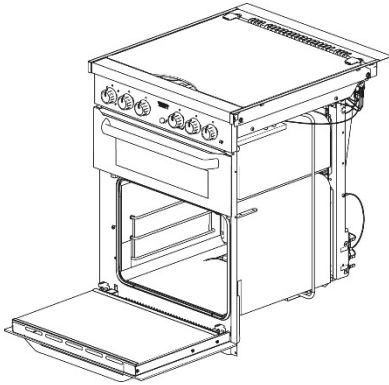

Cladding styles

No cladding

Side cladding

Behind handle cladding

Grill Doors

Spare part number	Glass	Print	Cladding	Cladding Position	Handle Style	Handle Colour
SMAO6750.BKX	Clear	Black	No	N/A		Brushed Nickel
SMAO6750.BK01X	Clear	Black	No	N/A		Chrome
SMAO6750.BK02X	Smoked	Black	No	N/A		Chrome
SMAO6750.BK03X	Clear	Black	Brushed Nickel	Sides		Brushed Nickel
SMAO6750.BK04X	Smoked	Black	Stainless	Behind Handle		Chrome
SMAO6750.BK05X	Clear	Black	Brushed Nickel	Sides		Chrome

Oven door styles

Drop down oven doors

Left hinged oven doors

Right hinged oven doors

Drop down oven doors

Spare part number	Glass	Print	Cladding	Cladding Position	Handle Style	Handle Colour
SMAO6761.BKX	Clear	Black	No	N/A		Brushed Nickel
SMAO6761.BK01X	Clear	Black	No	N/A		Chrome
SMAO6761.BK02X	Smoked	Black	No	N/A		Chrome
SMAO6761.BK03X	Clear	Black	Brushed Nickel	Sides		Brushed Nickel
SMAO6761.BK04X	Smoked	Black	Stainless	Behind Handle		Chrome
SMAO6761.BK05X	Clear	Black	Stainless	Sides		Brushed Nickel

Left hinged oven doors

Spare part number	Glass	Print	Cladding	Cladding Position	Handle Style	Handle Colour
SMAO6767.BKLX	Clear	Black	No	N/A		Brushed Nickel
SMAO6767.BK02LX	Clear	Black	No	N/A		Chrome
SMAO6767.BK04LX	Smoked	Black	Stainless	Behind Handle		Chrome