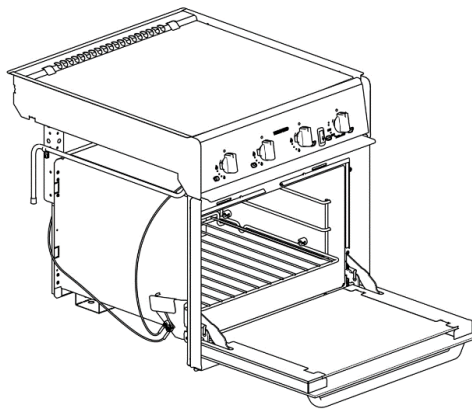

Control knobs

Spare part number	SSPA0936	SSPA0901
Colours available	Chrome(.CR) Satin (.SA)	Matt Nickel (.MNK)
Set quantity	5	6

Cladding styles

No cladding

Side cladding

Behind handle cladding

Oven door styles

Drop down oven door

Oven doors

Spare part number	Glass	Print	Cladding	Cladding position	Handle style	Handle colour
SMAO3435.BK/SVS1X	Clear	Black	No	N/A		Stainless
SMAO3435.BK1X	Clear	Black	No	N/A		Stainless
SMAO3435.BK5X	Clear	Black	Yes	Sides		Stainless
SMAO3435.BK14X	Clear	Black	Yes	Sides		Brushed Nickel
SMAO3435.BK16X	Clear	Black	No	N/A		Chrome
SMAO3435.BK19X	Clear	Black	Yes	N/A		Stainless
SMAO3435.BK20X	Clear	Black	No	N/A		Black
SMAO3435.BK21X	Clear	Black	Yes	Sides		Brushed Nickel
SMAO3435.BK22X	Clear	Black	No	N/A		Chrome
SMAO3435.MIR6X	Mirror	N/A	No	N/A		Brushed Nickel