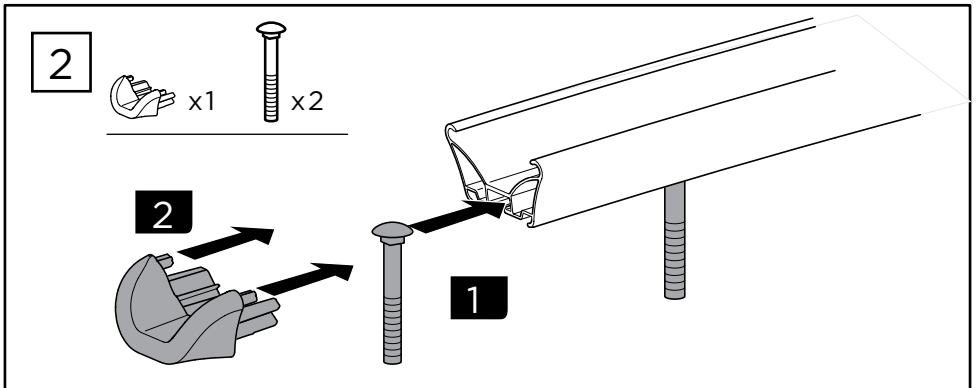

# > Instructions

---

Prod no.: 307370

Document: OBL907-01 501-8203-01

Date: 23/03/2016

Bring your life  
thule.com

3

4