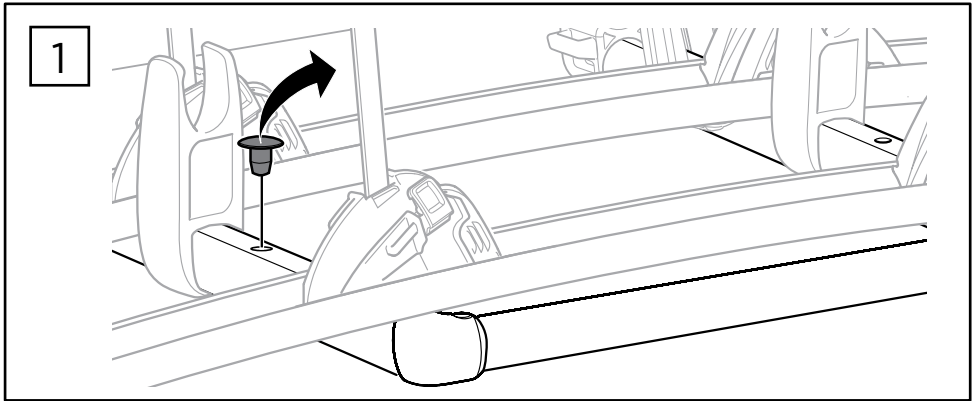

# > Instructions

---

Prod no.: 307370

Document: OBL907-01 501-8203-01

Date: 23/03/2016

Bring your life  
thule.com

3

4