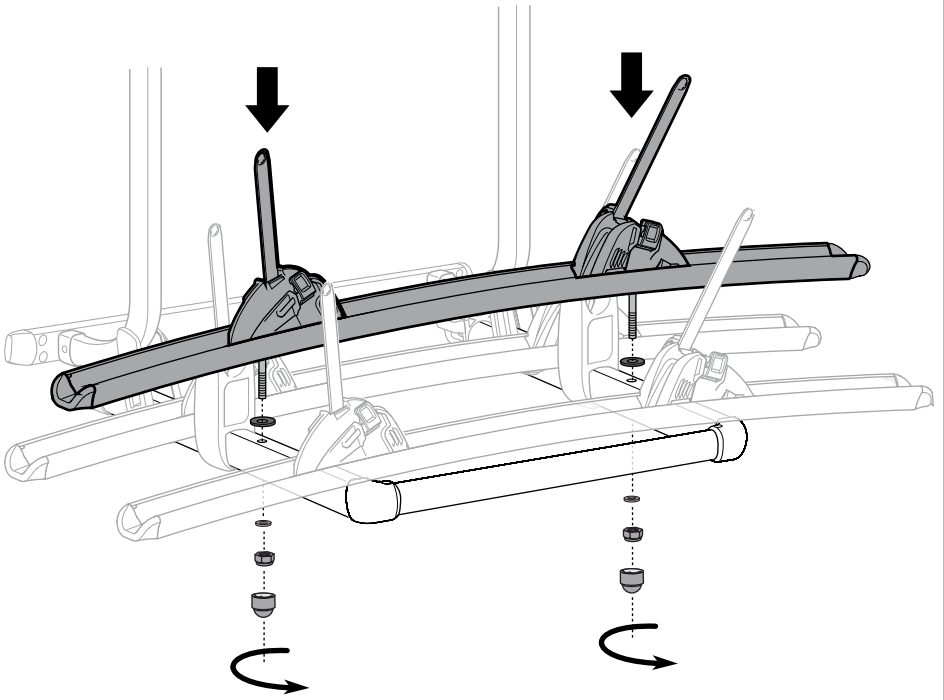

# > Instructions

---

Prod no.: 307370

Document: OBL907-01 501-8203-01

Date: 23/03/2016

Bring your life  
thule.com

3

4