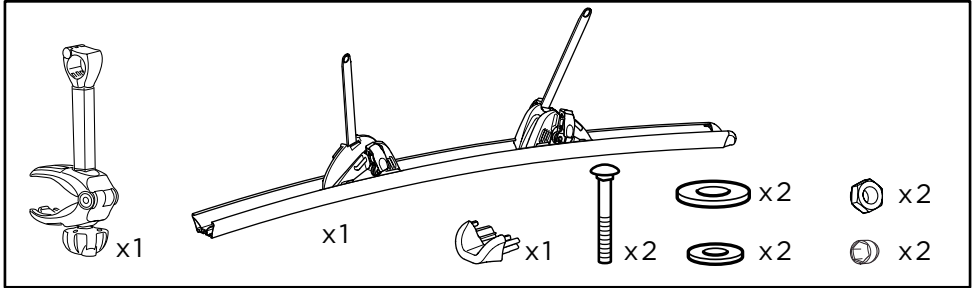

# > Instructions

---

Prod no.: 307370

Document: OBL907-01 501-8203-01

Date: 23/03/2016

Bring your life  
thule.com

3

4