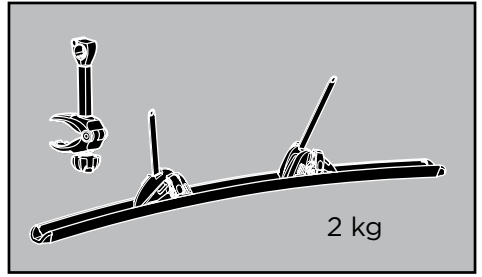

# > Instructions

---

Prod no.: 307370

Document: OBL907-01 501-8203-01

Date: 23/03/2016

Bring your life  
thule.com

3

4