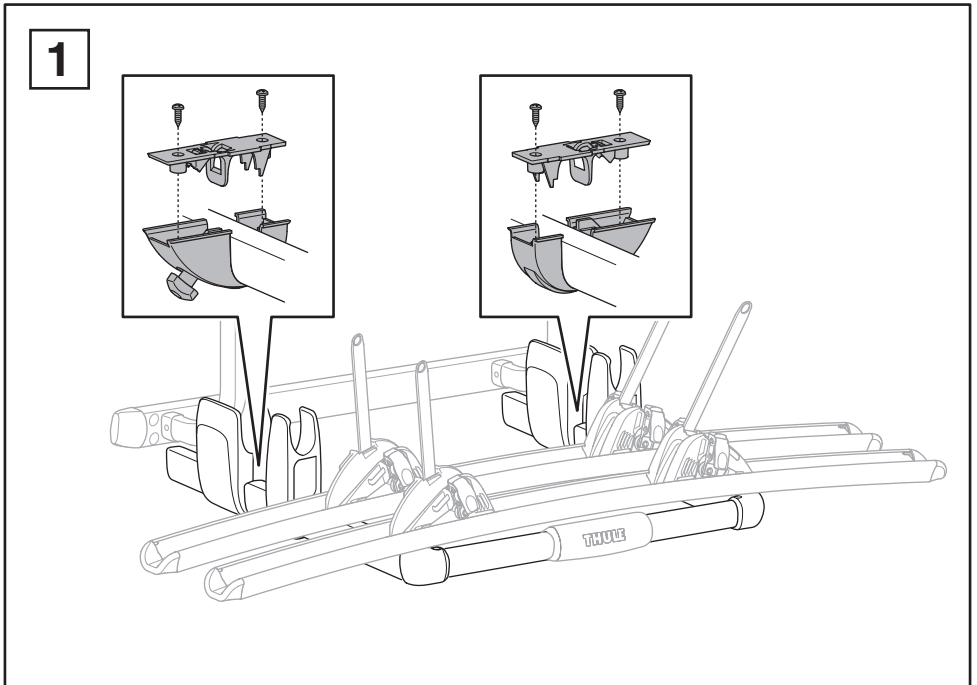

Thule Excellent 3rd Rail Kit

› Instructions

Prod no.: 309823

Document: EX903-00

Date: 01/09/2012

Bring your life
thule.com

2

3