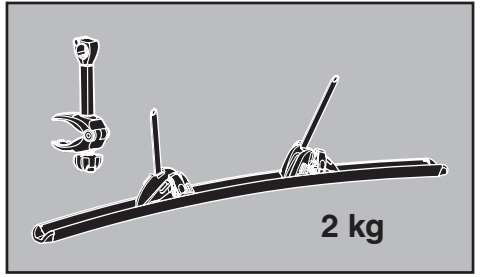

Thule Excellent 3rd Rail Kit

› Instructions

Prod no.: 309823

Document: EX903-00

Date: 01/09/2012

Bring your life
thule.com

2

3