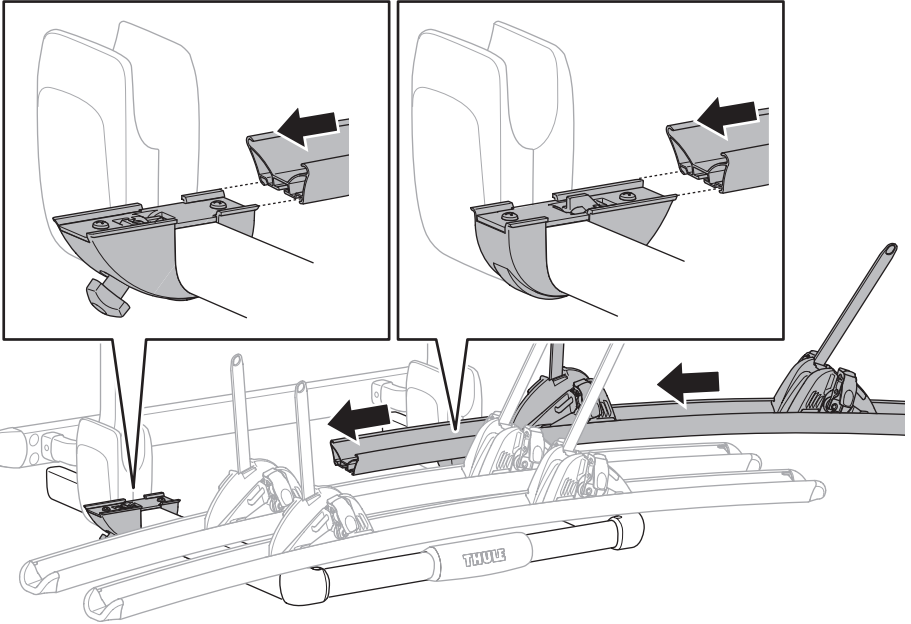

Thule Excellent 3rd Rail Kit

› Instructions

Prod no.: 309823

Document: EX903-00

Date: 01/09/2012

Bring your life
thule.com

2

3