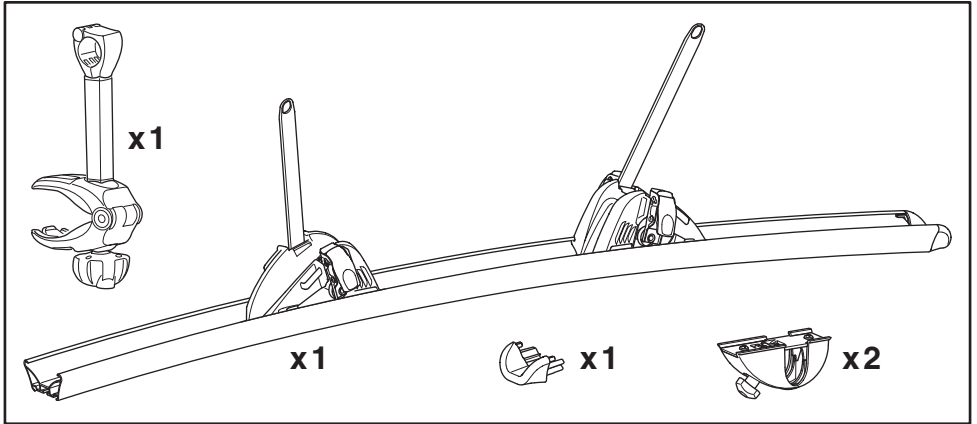

Thule Excellent 3rd Rail Kit

› Instructions

Prod no.: 309823

Document: EX903-00

Date: 01/09/2012

Bring your life
thule.com

2

3